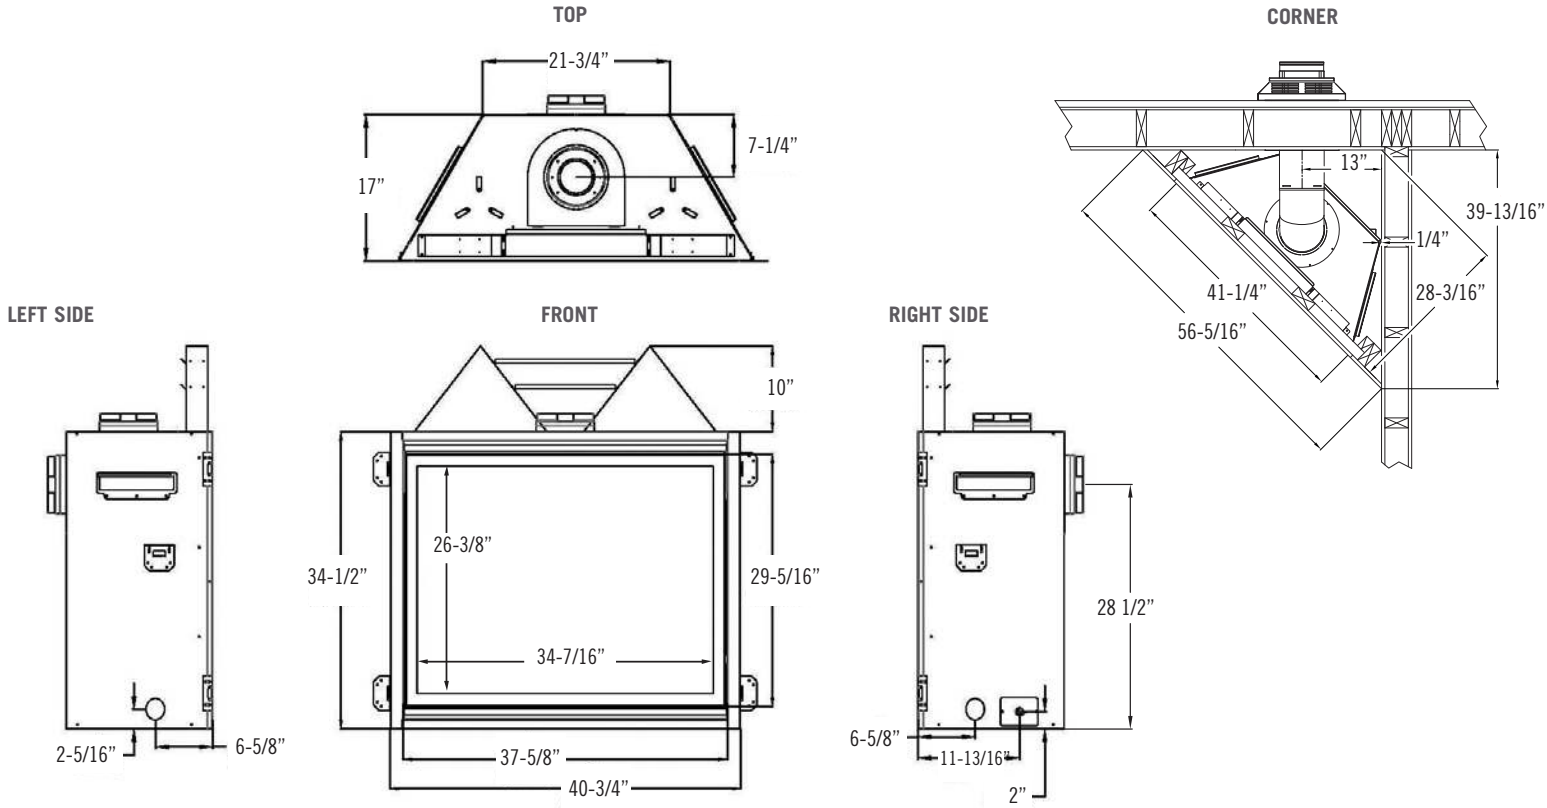

Specifications

Bayport 41

Clearances

Model	Bayport 41	Bayport 36
Mantel 6" deep from appliance top	9"	8"
Mantel 6" deep from appliance top for RSF-2 ONLY	5"	5"
Top of appliance to 3/4" Trim	5-1/2"	4-1/2"
Top of appliance to 3/4" Trim for RSF-2 ONLY	1-1/2"	1-1/2"
From appliance left and right side stand-off	0"	0"
From appliance back stand-offs	0"	0"
From appliance corners	1/4"	1/4"
From appliance front	36"	36"
From appliance top to ceiling:	31"	30"
Appliance sides to adjacent sidewall	1"	3/4"