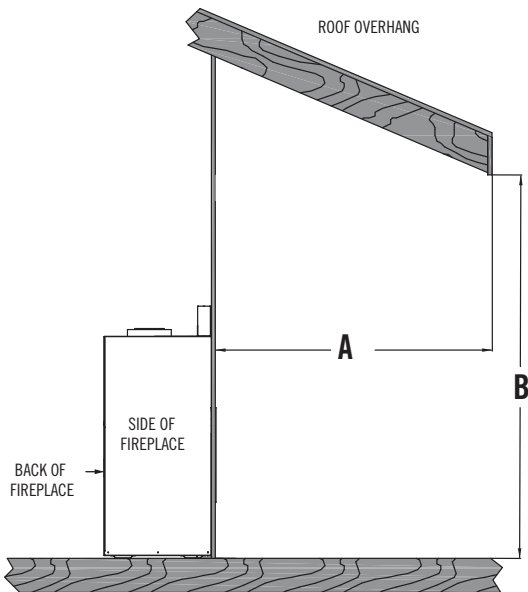

The overhang (A) must be a minimum of 1/2 or greater of the roofline elevation (B) above the base of the fireplace.