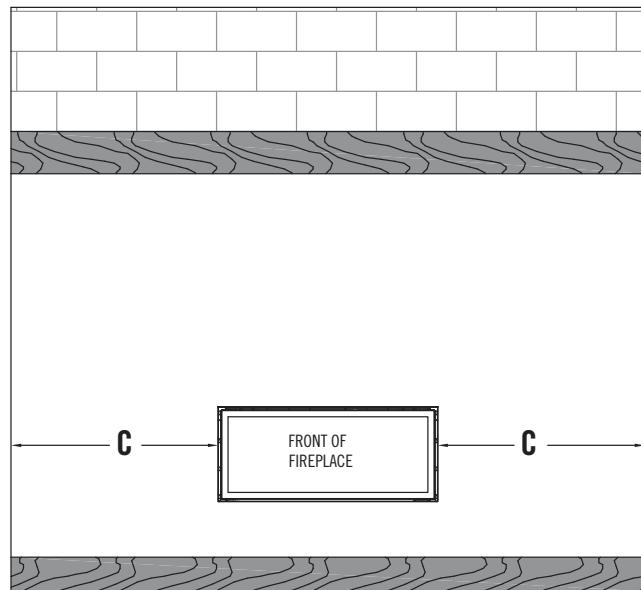

Features, Options & Specifications are subject to change.

Bayport 36

Outdoor Covered Fireplace Install

- Fireplace operation is approved from 40 degrees F to 110 degrees F
- All wiring connections shall be in accordance with outdoor requirements of NECA NFPA 70
- All clearances and requirements in your appliance manual must be adhered to

The overhang (A) must be a minimum of 1/2 or greater of the roofline elevation (B) above the base of the fireplace.

The width of the overhang to each side of the appliance (C) must be a minimum of 1/2 or greater of the roofline elevation (B) above the base of the fireplace.