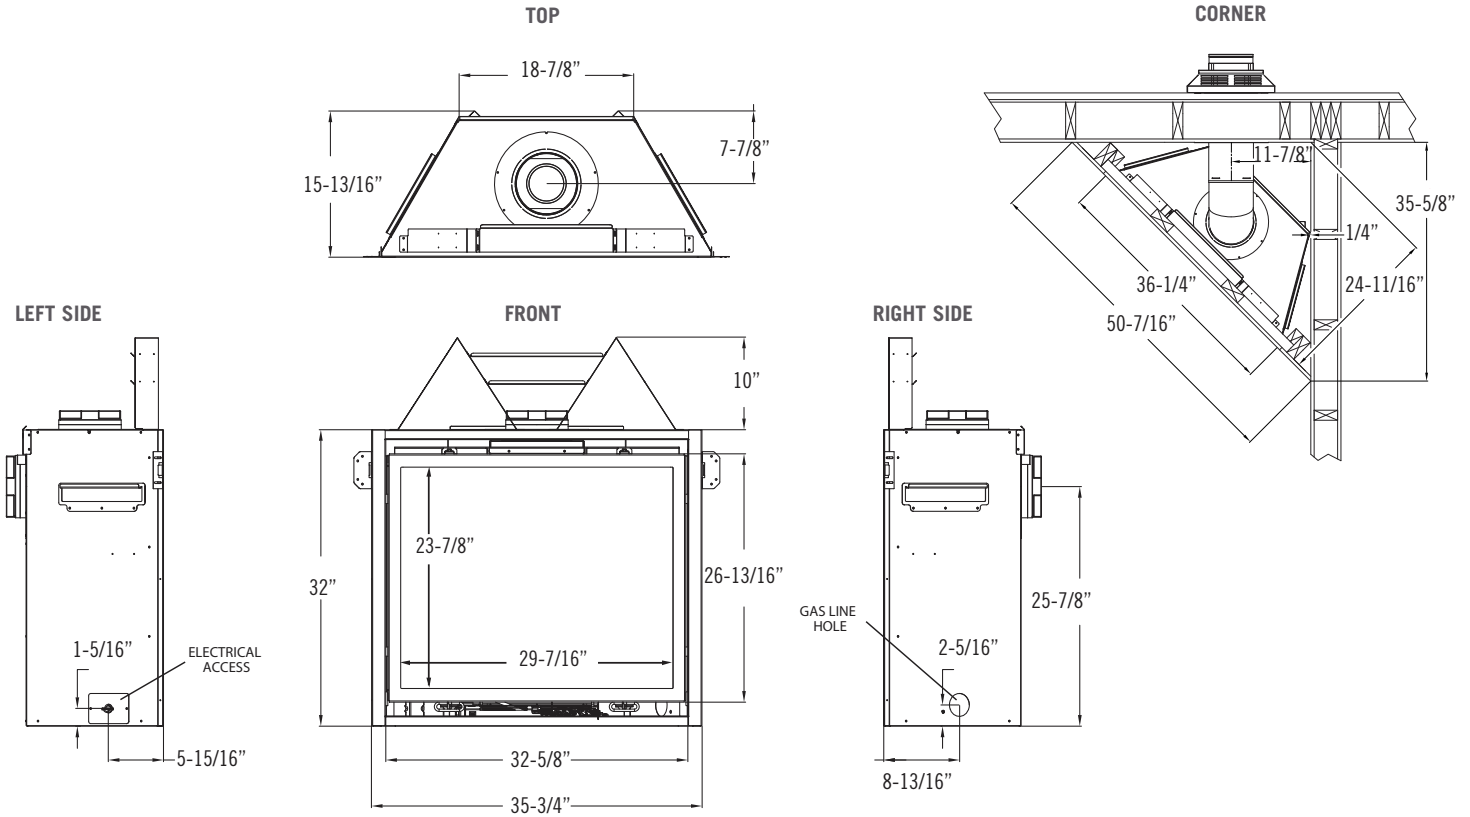

Bayport 36

Outdoor Covered Fireplace Install

- Fireplace operation is approved from 40 degrees F to 110 degrees F
- All wiring connections shall be in accordance with outdoor requirements of NECA NFPA 70
- All clearances and requirements in your appliance manual must be adhered to