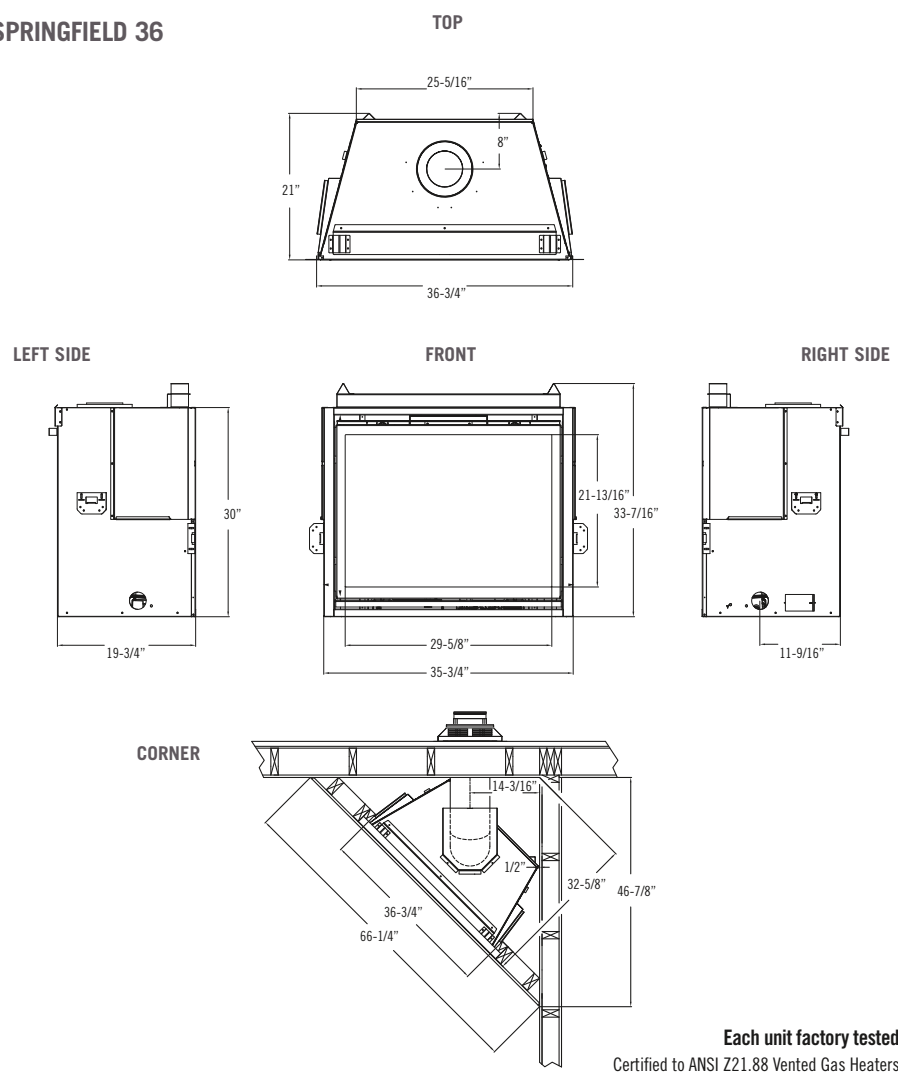

Model	Springfield 36
Height	30"
Width	35-3/4"
Back Width	25-5/16"
Depth	19-3/4"
Weight	210 lbs
Viewing Area	29-5/8" x 21-13/16"
BTU NG High / Low	35,000 / 18,000
BTU LP High / Low	35,000 / 18,000
ENERGUIDE P.4 NG / LP	77.5% / 76.86%
Steady State NG / LP	79.55% / 78.43%
AFUE % NG / LP	73.88% / 72.16%
Valve System	IPI
Optional Refractory	Ledgestone, Masonry, Traditional Brick, Rustic Brick, Black Enamel
Ceramic Glass	Standard
Fan Kit	Standard
Ember Bed Lighting	Standard
Screen Front	Required

Features, Options & Specifications are subject to change.

Clearances

Model	Springfield 36
From Fireplace Top to 3/4" Trim	4"
From Unit Left & Right Sides & Back Standoffs	0"
From Fireplace Corners	1/2"
From Appliance Front	36"
Fireplace Bottom Standoffs to Flooring	0"
Fireplace Top to Ceiling	29-1/4"
Fireplace Enclosure Floor to 3/4" Trim	35"
Fireplace Enclosure Floor to Combustible Mantel 4" Maximum Depth	37"
Unit side to adjacent parallel sidewall	6"
Minimum Height of Fireplace Enclosure	59-1/4"

Refer to the installation manuals for complete installation & venting requirements. See additional mantel clearance configurations in the installation manual.

SPRINGFIELD 36

Each unit factory tested
Certified to ANSI Z21.88 Vented Gas Heaters

Vent System Approval & Requirements

This fireplace is manufactured to accept 5 x 8 rigid and flex pipe. A 5" x 8" to a 4" x 6-5/8" vent deceiver may be used for horizontal or vertical vent runs for DuraVent and Selkirk vent systems. This appliance can be adapted to use 3" x 3" flexible co-linear vent pipes when used in combination with an existing minimum 6" x 8" ID masonry or 7" ID class A metal chimney.

1. Approved Venting Manufacturers:
2. Kozy Heat™ 5" x 8" #800 Series Flexible Direct Vent System (Horizontal Terminations Only)
   - American Metal Products™ (Ameri-Vent)
   - BDM™
   - ICC™
   - Metal Fab™
   - Olympia Chimney Supply, Inc.
   - Security™
   - Selkirk™
   - Simpson Dura-Vent™

IMPORTANT: The vertical vent heat shield must be installed for all venting applications and configurations. The horizontal heat shield must be installed for minimum 5" x 8" horizontal venting.

Elbows: Maximum Number of 90° Elbows: 5
For each additional 90° elbows used after the first elbow, 3 ft must be subtracted from maximum venting allowed
For each 45° elbow used, 1-1/2' must be subtracted from maximum venting allowed. (2) 45° elbows may be used in place of (1) 90° elbow. Note (2) 45° elbows = (1) 90° elbow.

Horizontal, Vertical, Deceaser, and Combination Venting:
Refer to the Manual

In order to continually provide the highest quality product available, features/options, specifications & dimensions are subject to change. Refer to the unit installation manual for complete installation instructions. Installation must conform with local building codes. **In some regions it may be possible that this appliance qualifies for an energy rebate. See your local dealer for details regarding promotions and qualifications.**

Manufactured by Hussong Mfg. Co., Inc.
204 Industrial Park Drive, Lakefield, MN 56150
Phone 1-800-253-4904 www.kozyheat.com

Product Line:

For complete information on the Kozy Heat product line, please contact us at:

FOR CALIFORNIA RESIDENTS ONLY

California Proposition 65 Warning

WARNING: This product can expose you to chemicals including Carbon Monoxide, that is an externally vented by-product of fuel combustion, which is [are] known to the State of California to cause birth defects or other reproductive harm. For more information, visit www.P65Warnings.ca.gov.