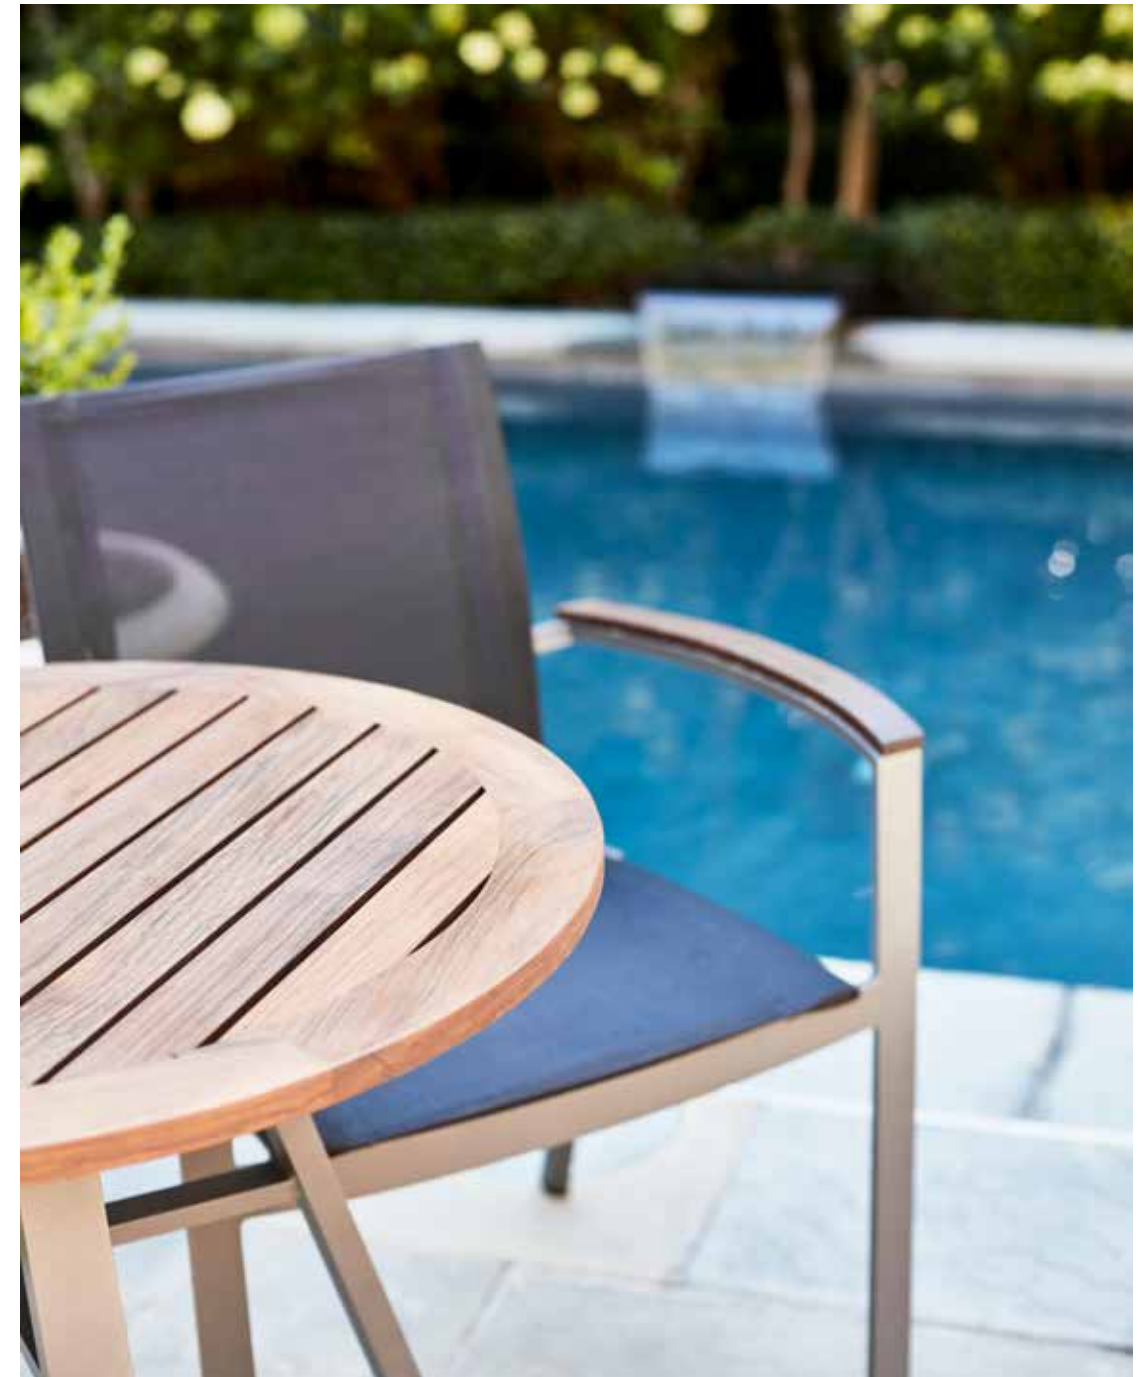

HARMONY
GRAY

Sling Chaise 23451

Previous: Sling Chaise 23451, Serving Tray Small 79010

Stacking Sling Arm Chair 23001, 29" Round Bistro Table w/ Ipé Top 23201

Previous: Stacking Sling Arm Chair 23001, 29" Square Bistro Table w/ Dark Gray HPL Top 23215