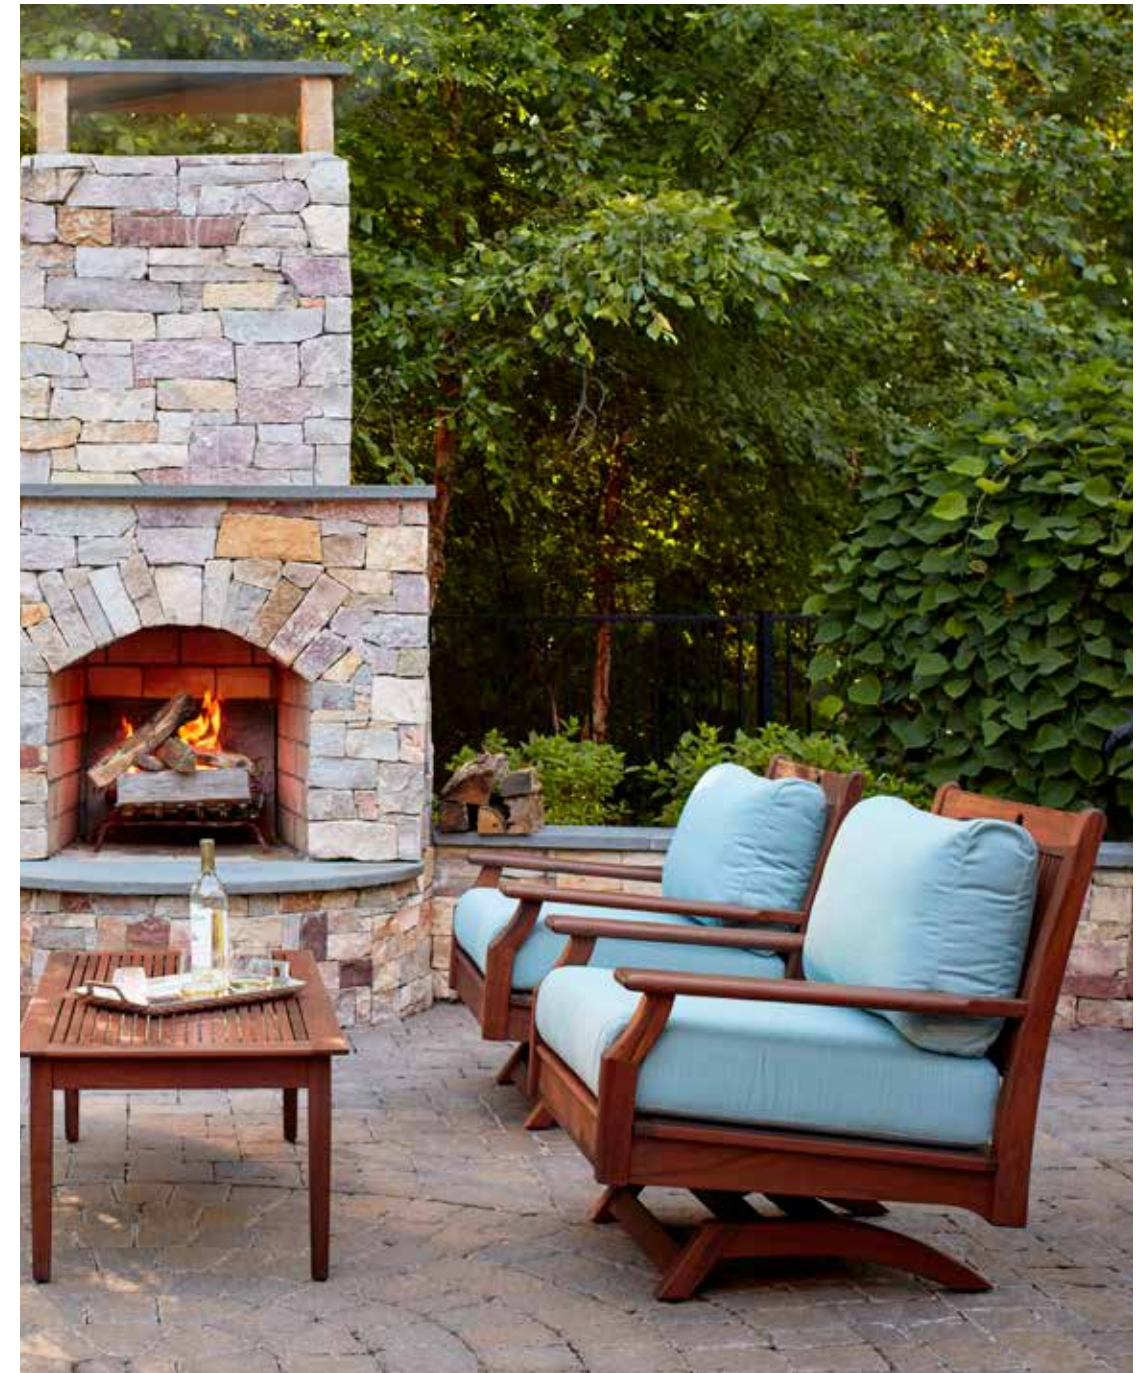

H 14"
W 22"
D 20"

Square Side Table

22700

H 18"
W 24"
L 24"

OPAL

Designer - Dick Björk

Lounge Chair 63400, Round Chat Table 63720

Swivel Rocker Lounge Chair 63440, Rectangular Coffee Table 63710