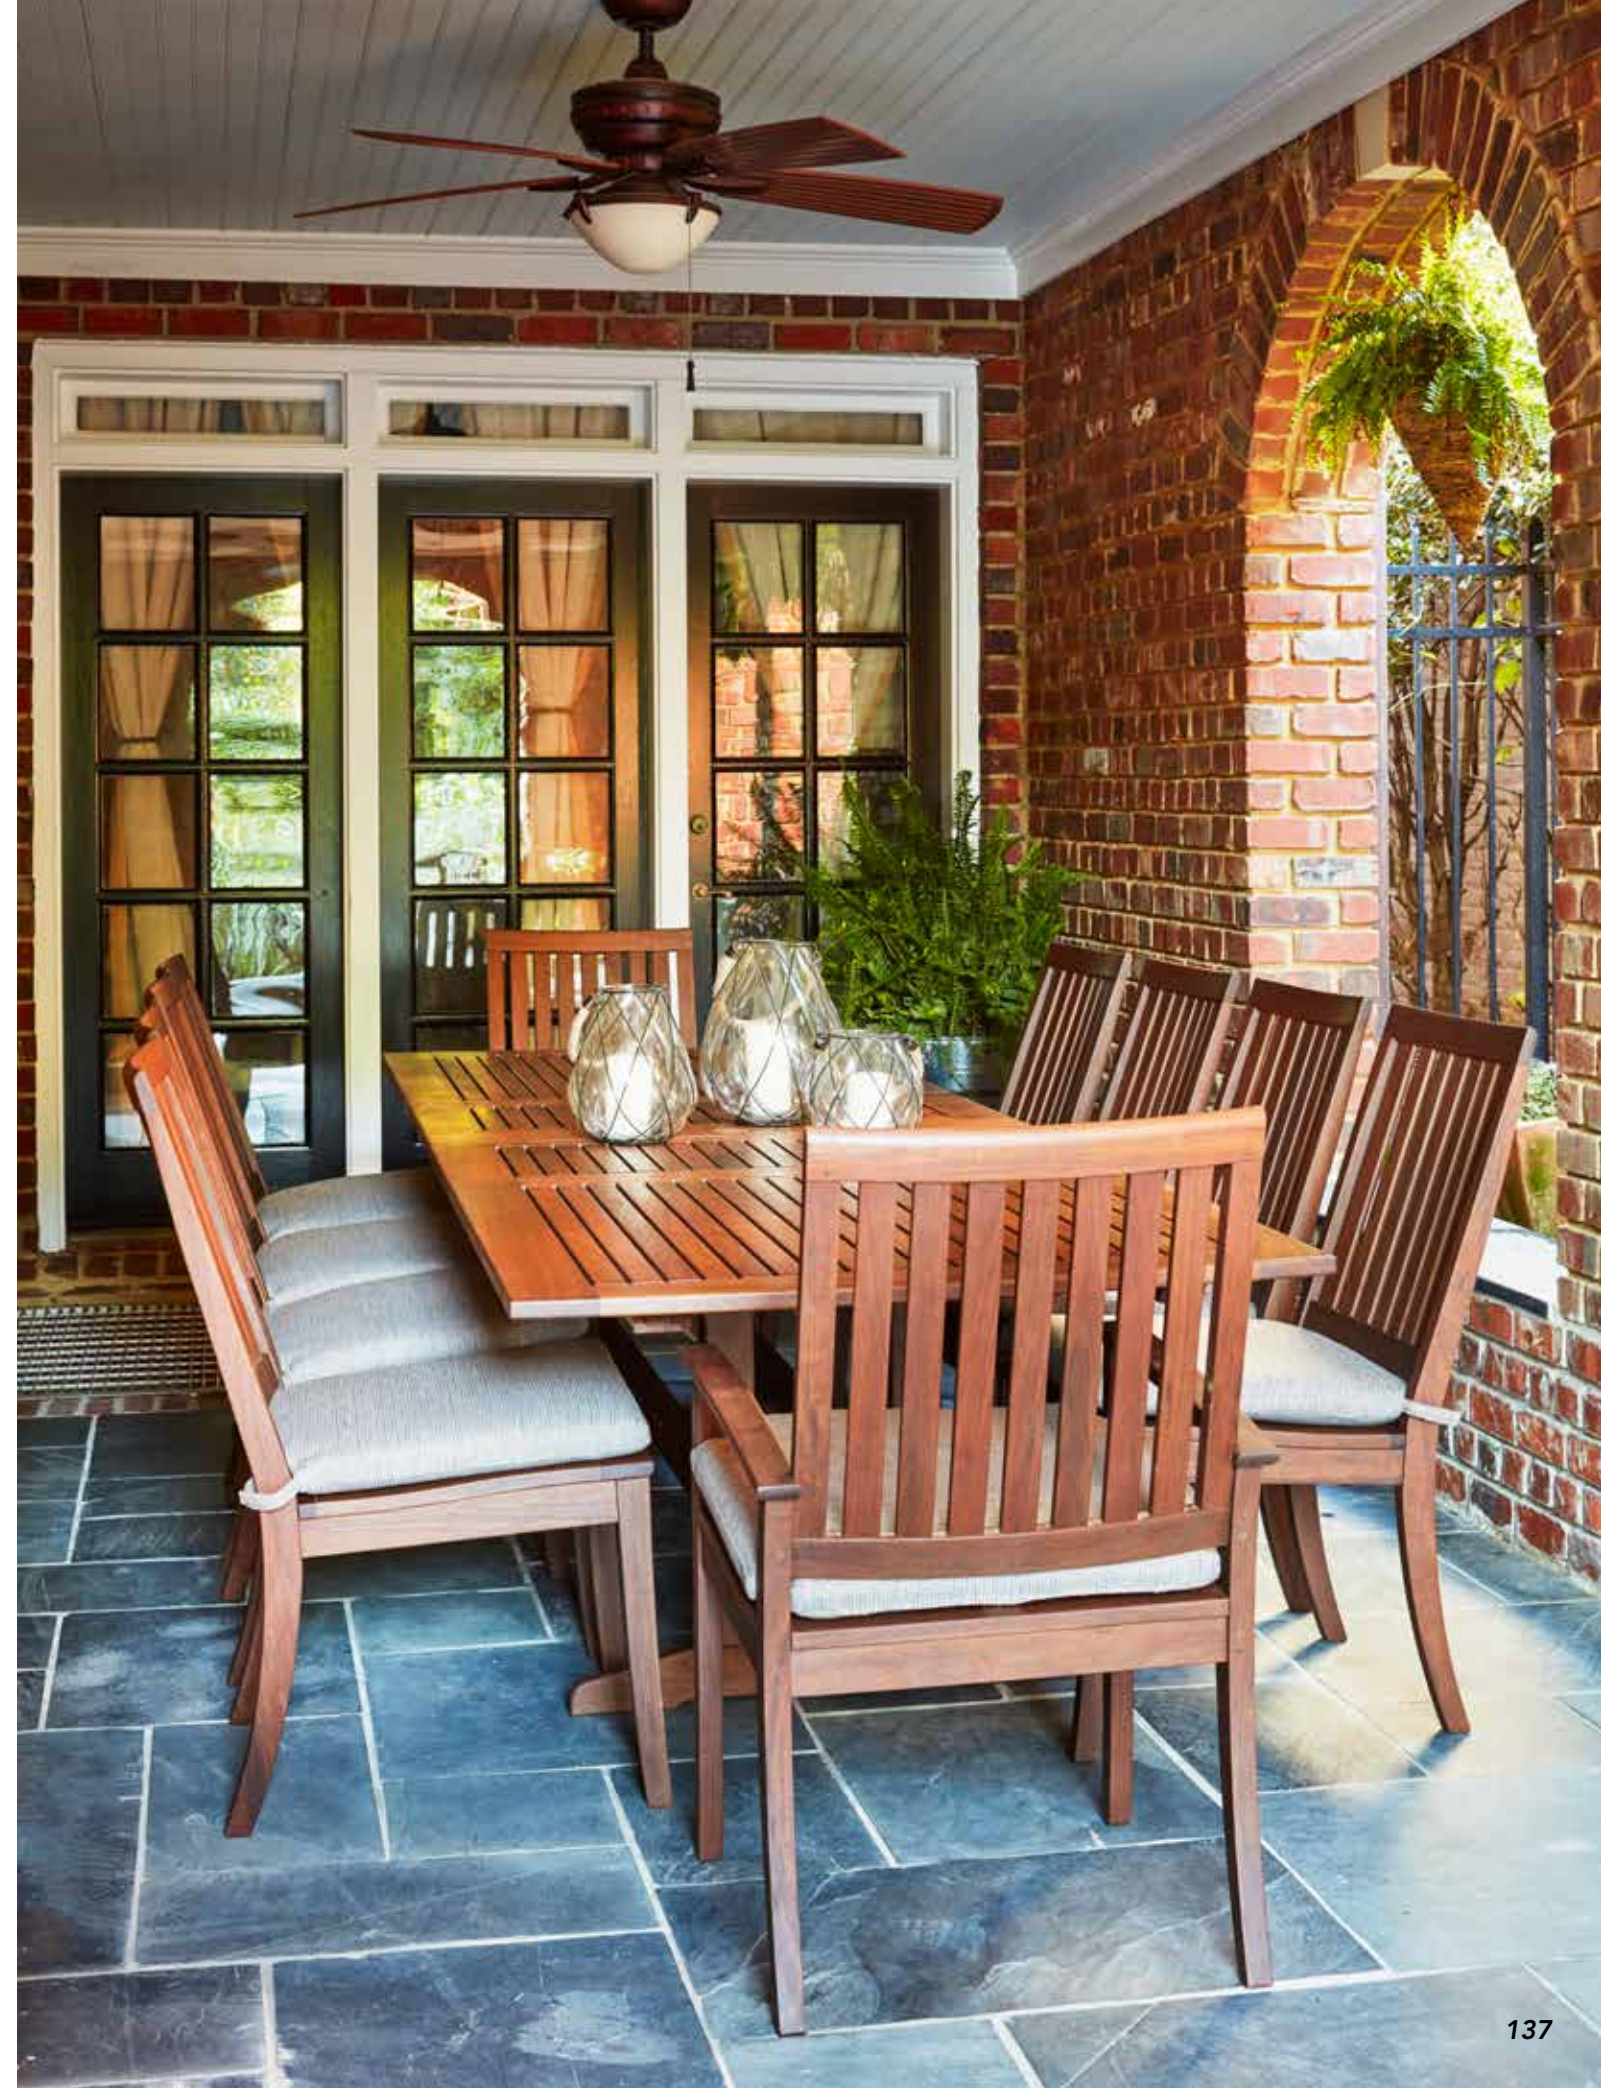

RICHMOND

Next: Arm Chair 65000, Side Chair 65010, 85" Extension Table 65250, 24" Extension 65260