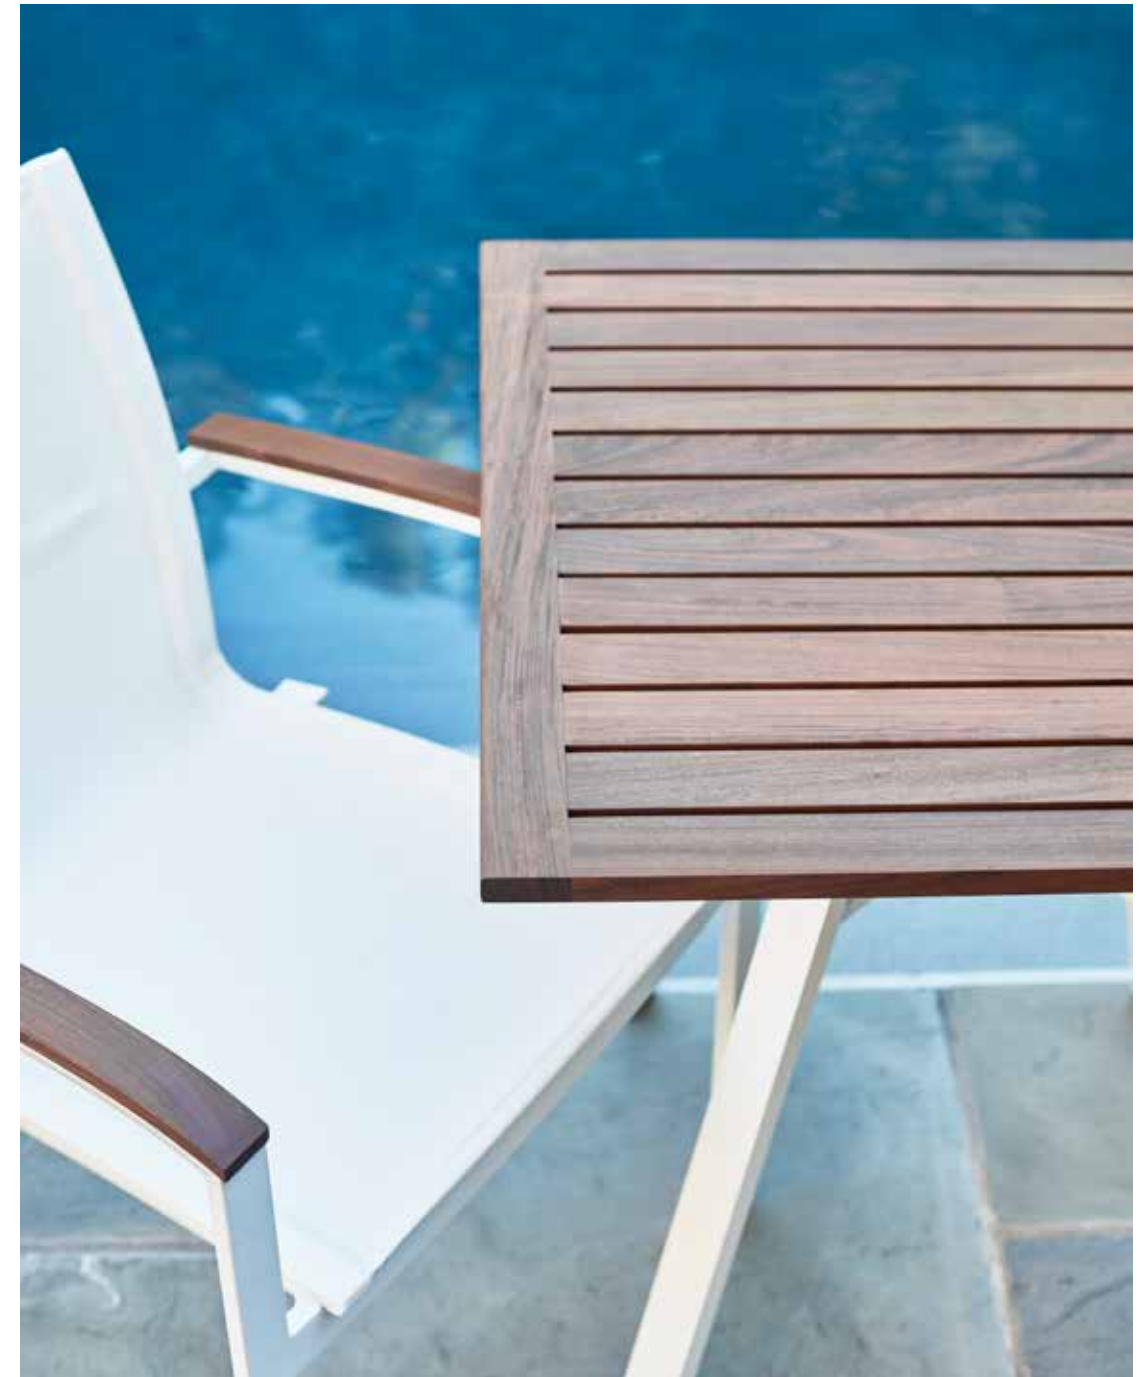

HARMONY
WHITE

Stacking Sling Arm Chair 23000, 29" Square Bistro Table w/ Ipé Top 23210

Previous: Stacking Sling Arm Chair 23000, 29" Round Bistro Table w/ Light Gray HPL Top 23202