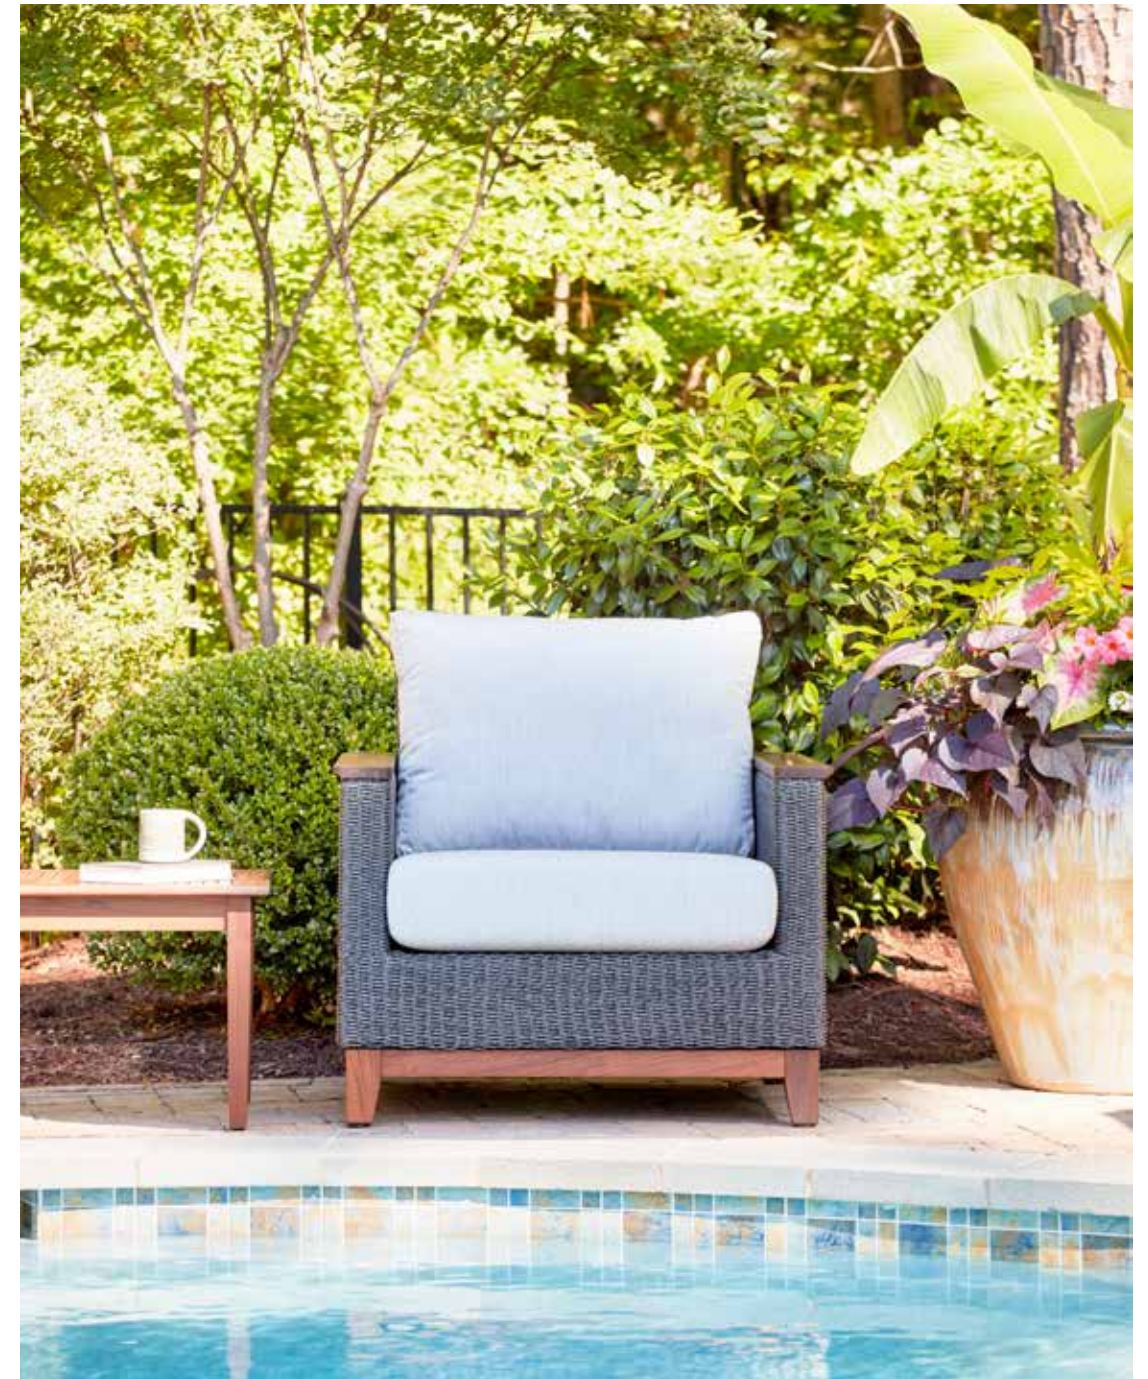

Lounge Chair 70401, Loveseat 70421, Sofa 70431, Opal Coffee Table 63710

Lounge Chair 70401, Nest Side Table 22700

Lounge Chair 70401

Previous: Swivel Lounge Chair 70441

Next: Chaise 70491

Side Chair
70031

H 34"
W 19"
D 29"
SH 18"