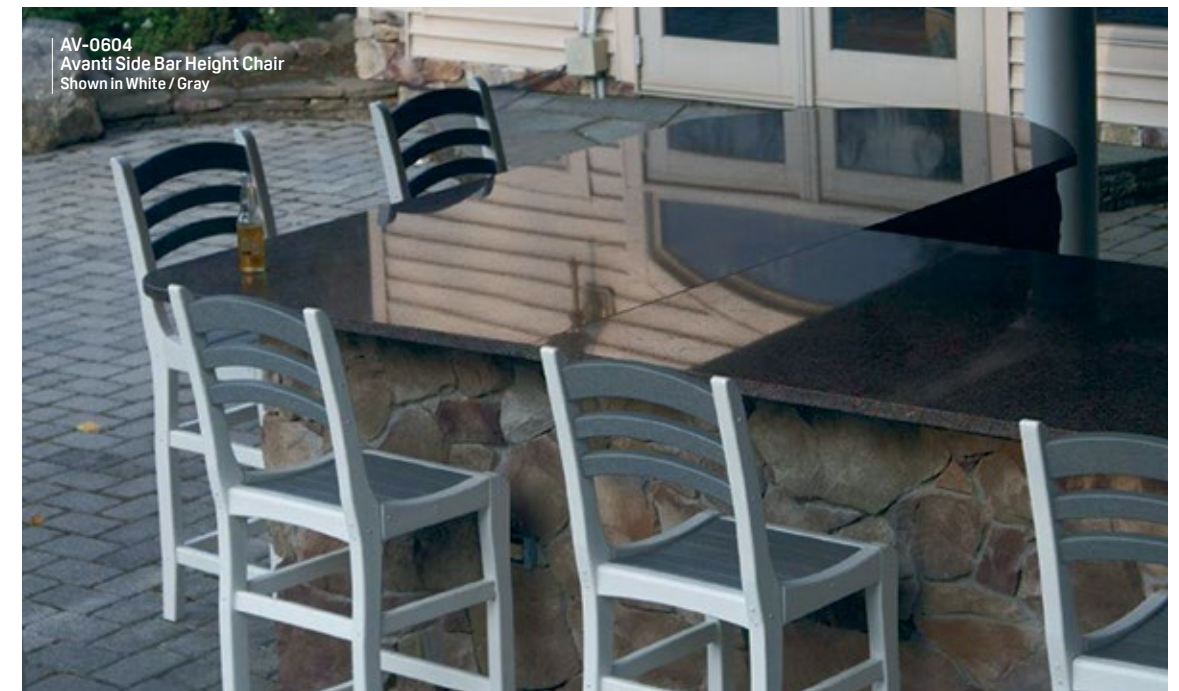

AV-0604
Avanti Side Bar Height Chair
Shown in White / Gray