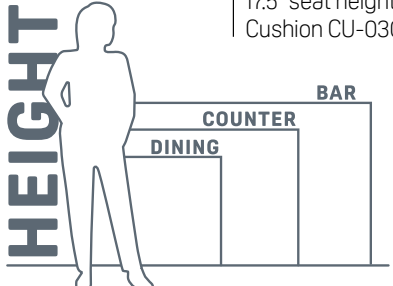

DINING

TABLE
29.5"

CHAIR
SEAT 17.5"
ARM 24.5"