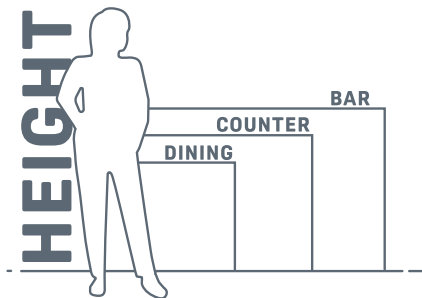

COUNTER
TABLE
36"
CHAIR
SEAT 25.25"
ARM 31.5"