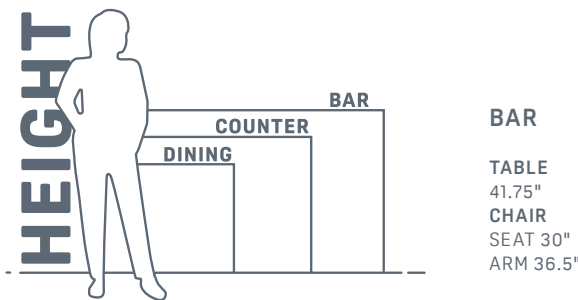

408 **AV-0605**
Avanti Captain's Bar Chair (right)
48"h x 19"d x 20.5"w — 38 lbs —
30" seat height — 36.5" arm height

BAR

TABLE
41.75"
CHAIR
SEAT 30"
ARM 36.5"