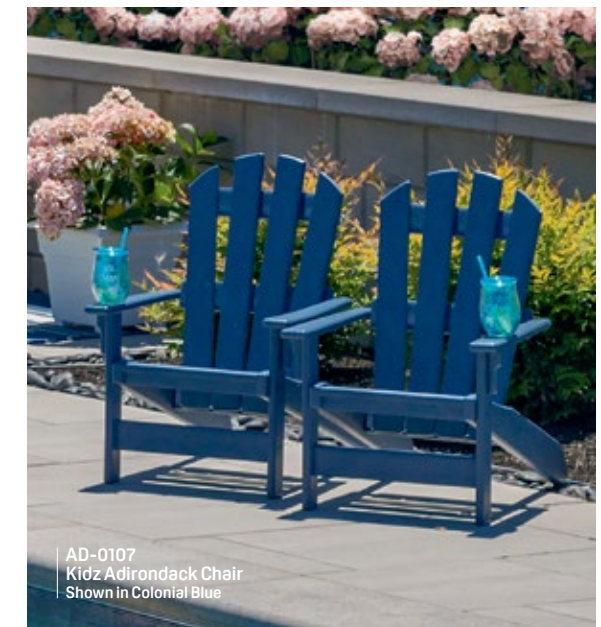

261 **AD-0107**
Kidz Adirondack Chair (right)
29"h x 31"d x 20"w — 23 lbs —
11" seat height

AD-0107
Kidz Adirondack Chair
Shown in Colonial Blue

QUICK SHIP ITEM
TURN TO PAGE 60 FOR QUICK SHIP AVAILABLE COLORS