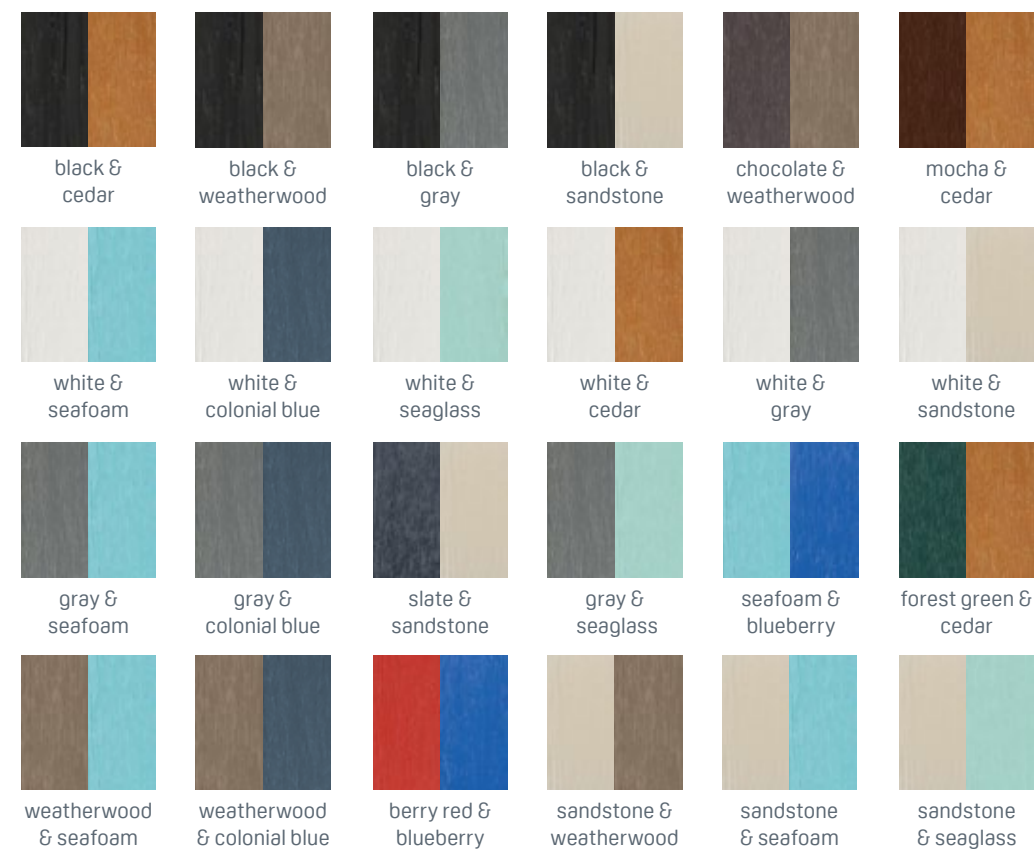

Captivating Color

Nothing captures your personal style like the perfect color. That's why Breezesta offers the largest, exclusive color selection of recycled poly in the industry. Choose from 20 unique earthy, tropical, and primary colors - and everyone of them "green."

Our most recent irresistible color launches, Seaglass and Lagoon are quickly becoming new favorites! Seaglass is soothing, tranquil, and sophisticated, reminiscent of a relaxing spa environment, while Lagoon is mysterious and vibrant, calling to mind a private beach paradise with hypnotic turquoise waters. Both colors are sure to be new favorites!

Do you enjoy the freedom to choose with no limitation? Breezesta offers the most extensive mix-and-match color combinations of any outdoor poly furniture manufacturer. You can pick any 2 colors together – we call it multi-color. For color pairing inspiration, review our top selling color combinations below for the one that suits your vision of your outdoor space.

How to Order Custom Multi-Color Items

1. Select your item.
2. Choose your frame color.
3. Choose your seat/back slats color or your tabletop color.

Popular Color Combinations