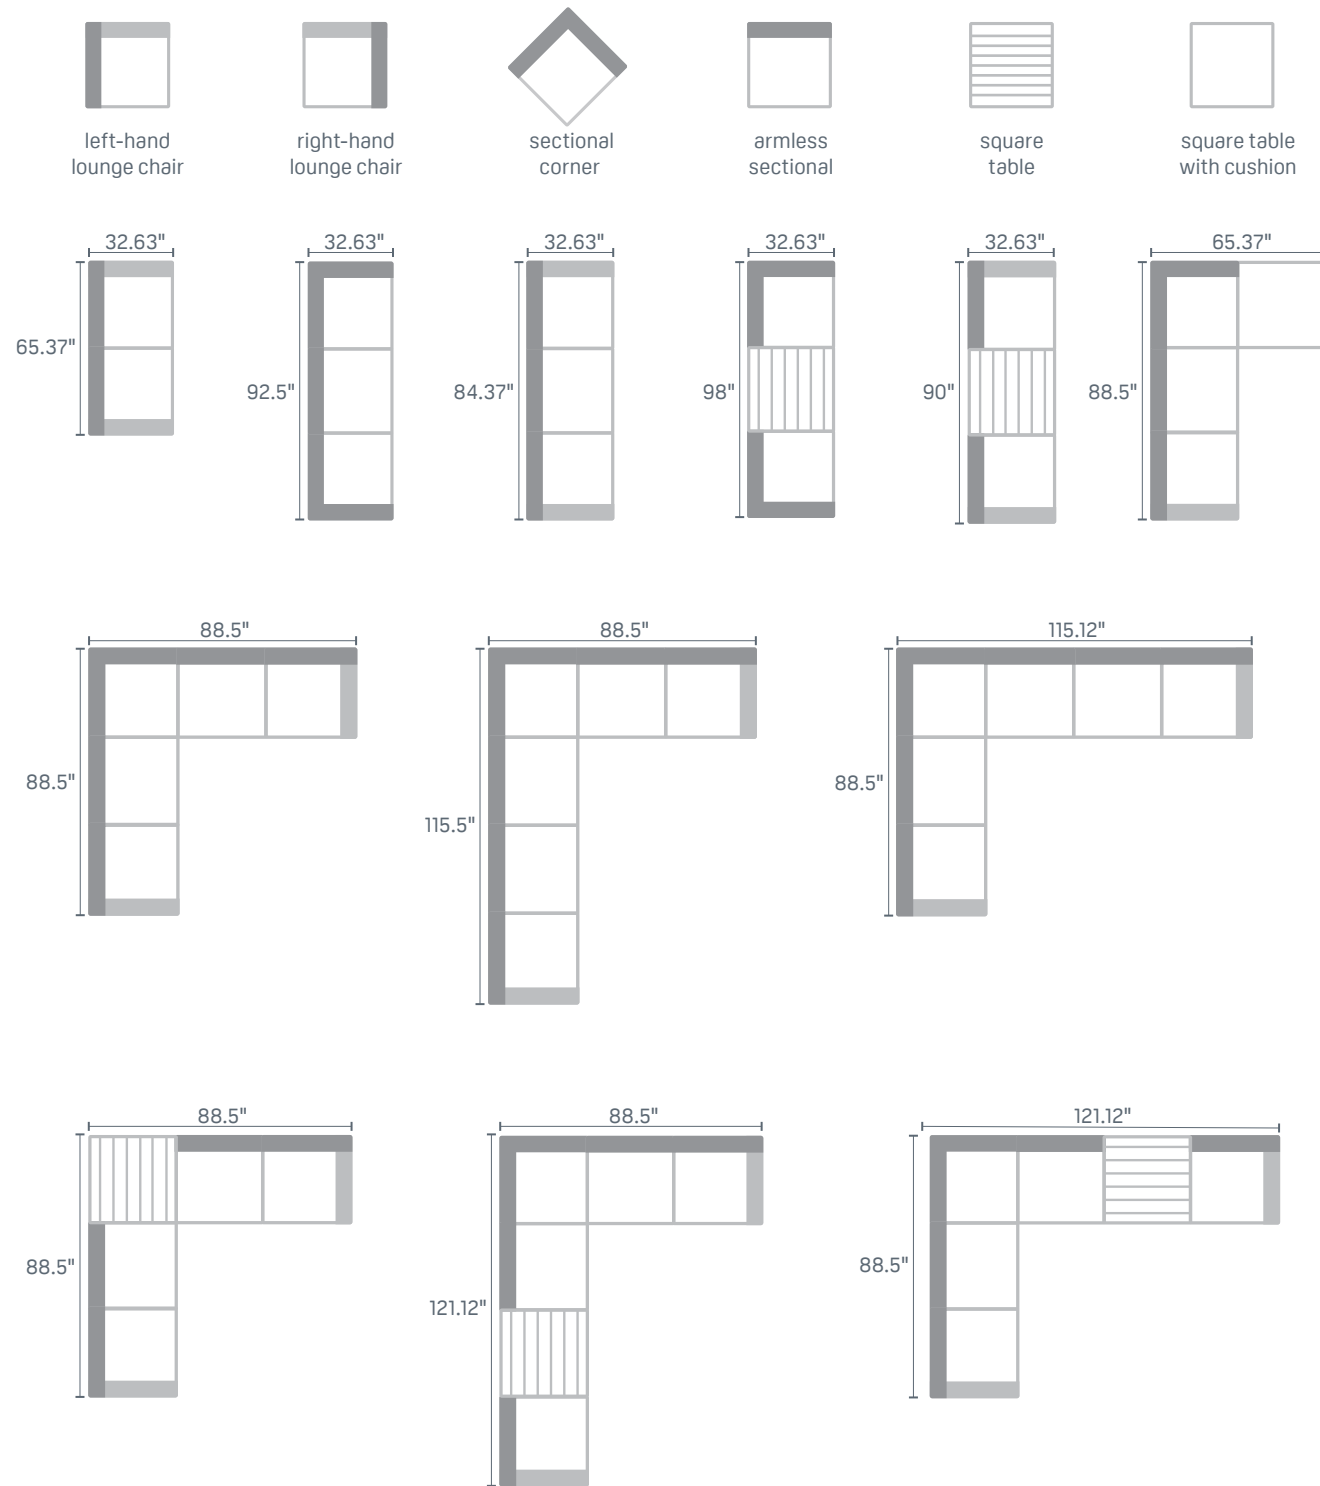

palm beach modular deep seating

suggested furniture configurations