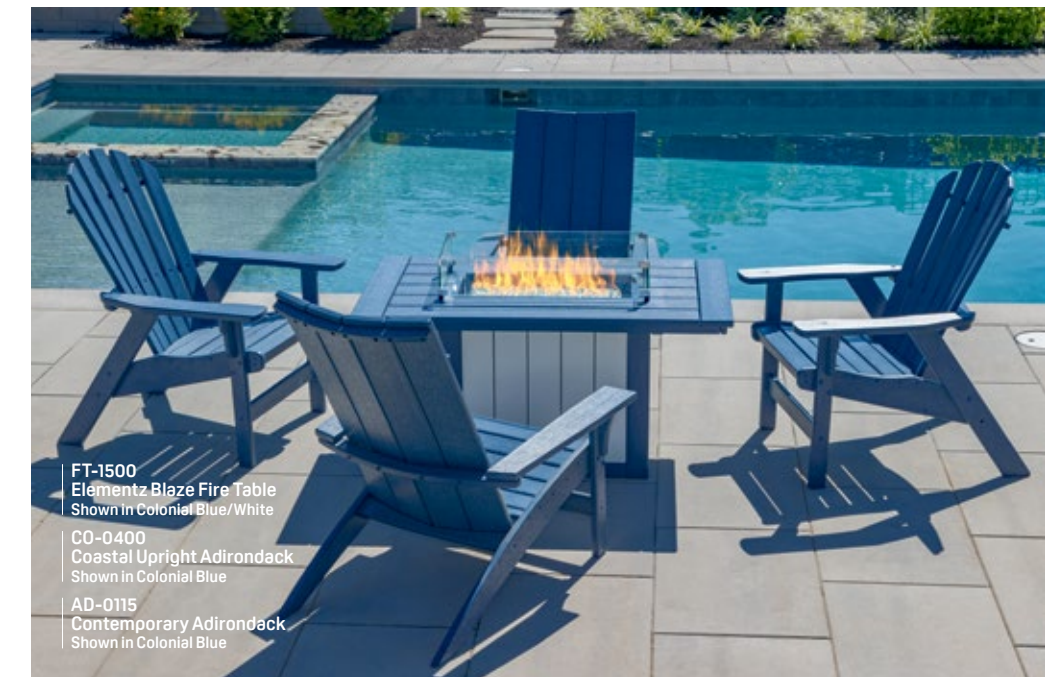

New for 2022 elementz blaze

Introducing the new “golden ratio” fire table, designed to be the most aesthetically appealing rectangular shape based on the principles of geometry. It is suitable for smaller spaces without sacrificing function. For your dining pleasure, full size dinner plates fit on the ends while other 7” plates, bowls, platters, or pitchers can be placed on the long sides. At conversation height, this is another versatile entertaining table that pairs with any of our deep seating, adirondack, or other chat chairs.

Includes a 55,000 BTU burner unit, control panel, tempered glass guard, clear, fire-glass beads (10 lbs), a premium polyester table cover, and even a natural gas converter. It features a user-friendly, wheeled, pull-out drawer that can hold an upright propane tank. A glass burner cover to keep debris out is sold separately.