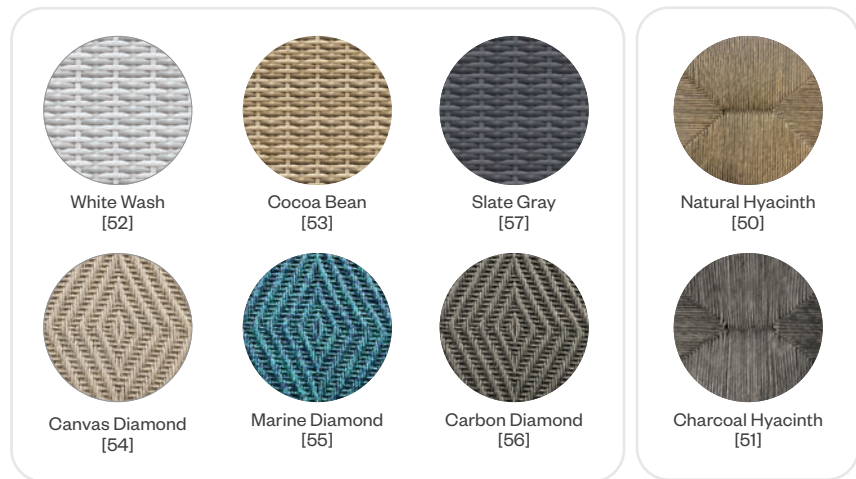

Greenwich Collection Only

All-Weather Woven Panels

HDPE resin wicker with UV stabilized colors and Polyester Nylon Rope with an HDPE Core are woven into beautiful patterns that provide soft comfort. Made to last for outdoor settings with little to no maintenance, they are the perfect match for EnviroWood® or Powder Coated Aluminum frames.

MAD Collection Only