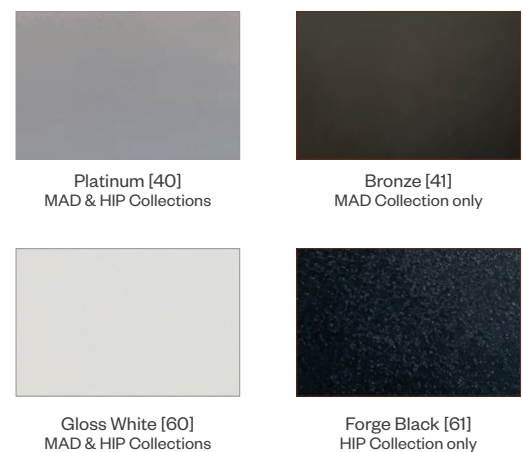

## EnviroWood® Standard & Premium Colors

Offering the quality, comfort and beauty of traditional painted wood without the associated maintenance, EnviroWood® is crafted from recycled plastic bottles and is permeated with UV stabilized pigments. EnviroWood® Premium Wood-Tone Colors offer a textured, multi-toned finish, that provides a natural and sophisticated look and feel. All EnviroWood® is made from recycled HDPE bottle and jugs and is particularly suited to the harshest of outdoor elements with the lowest amount of maintenance possible.

## All-Weather Woven Panels

HDPE resin wicker with UV stabilized colors and Polyester Nylon Rope with an HDPE Core are woven into beautiful patterns that provide soft comfort. Made to last for outdoor settings with little to no maintenance, they are the perfect match for EnviroWood® or Powder Coated Aluminum frames.

MAD Collection Only

Greenwich Collection Only

Due to differences in printing ink, actual color may vary from the swatches shown.

## Powder Coated Aluminum Colors

Polyester powder coated aluminum frames stand up to outdoor environments. They combine beautifully with EnviroWood® EnviroWood® Premium, and Woven slat and panel options.