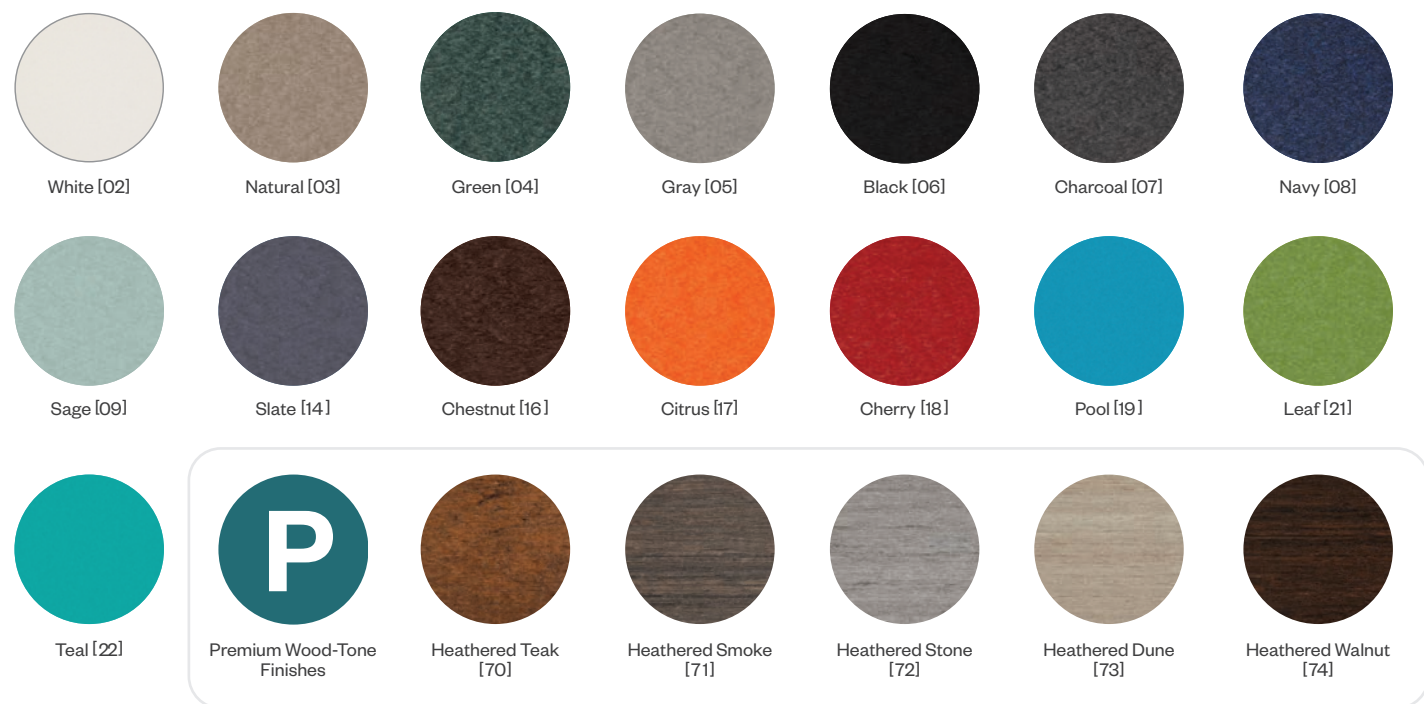

# The Coastline Collection

**Coastline Harbor View Rocker and Harbor View Adirondack Chairs.**  
Shown in Cherry and Teal.

**Coastline Harbor View Adirondack Chairs.**  
Shown in Heathered Walnut, Heathered Smoke, Heathered Teak, and Heathered Stone.

**Coastline Monterey Adirondack Rocker (NEW for 2023) and Monterey Side Table.**  
Shown in White

## EnviroWood® Standard & Premium Colors

Offering the quality, comfort and beauty of traditional painted wood without the associated maintenance, EnviroWood® is crafted from recycled plastic bottles and is permeated with UV stabilized pigments. EnviroWood® Premium Wood-Tone Colors offer a textured, multi-toned finish, that provides a natural and sophisticated look and feel. All EnviroWood® is made from recycled HDPE bottle and jugs and is particularly suited to the harshest of outdoor elements with the lowest amount of maintenance possible.