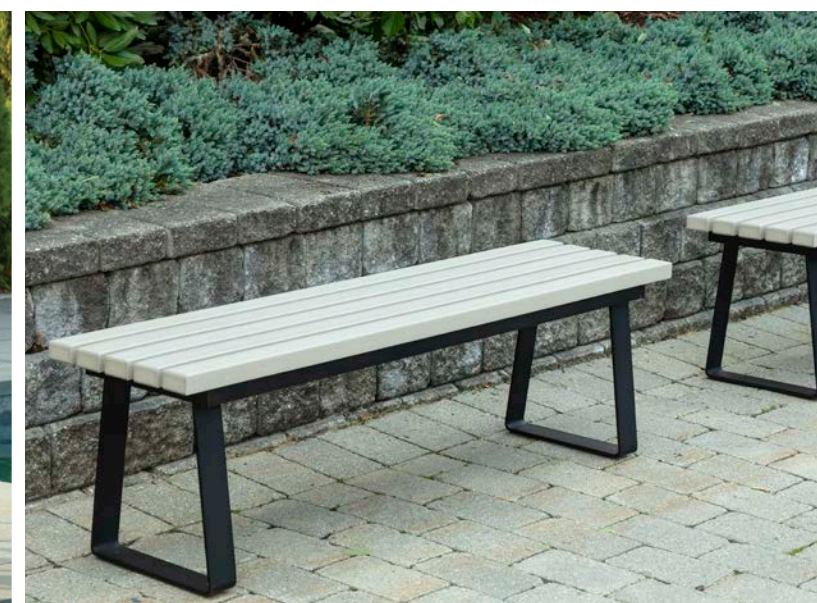

**HIP 42" Round Club Table, and Club Chairs.**

Frames shown in Forge Black, slats and top shown in Heathered Smoke.

**HIP Club Chairs, and SideKick.**

Frames shown in Gloss White, slats shown in Heathered Stone.

**HIP Bar Side Chairs.**

Frames shown in Forge Black, slats shown in Heathered Smoke.

**Portsmouth 30" Square Bar Table.**  
Shown in Black.

**HIP Anchor Bench.**

Frames shown in Forge Black, slats shown in Natural.