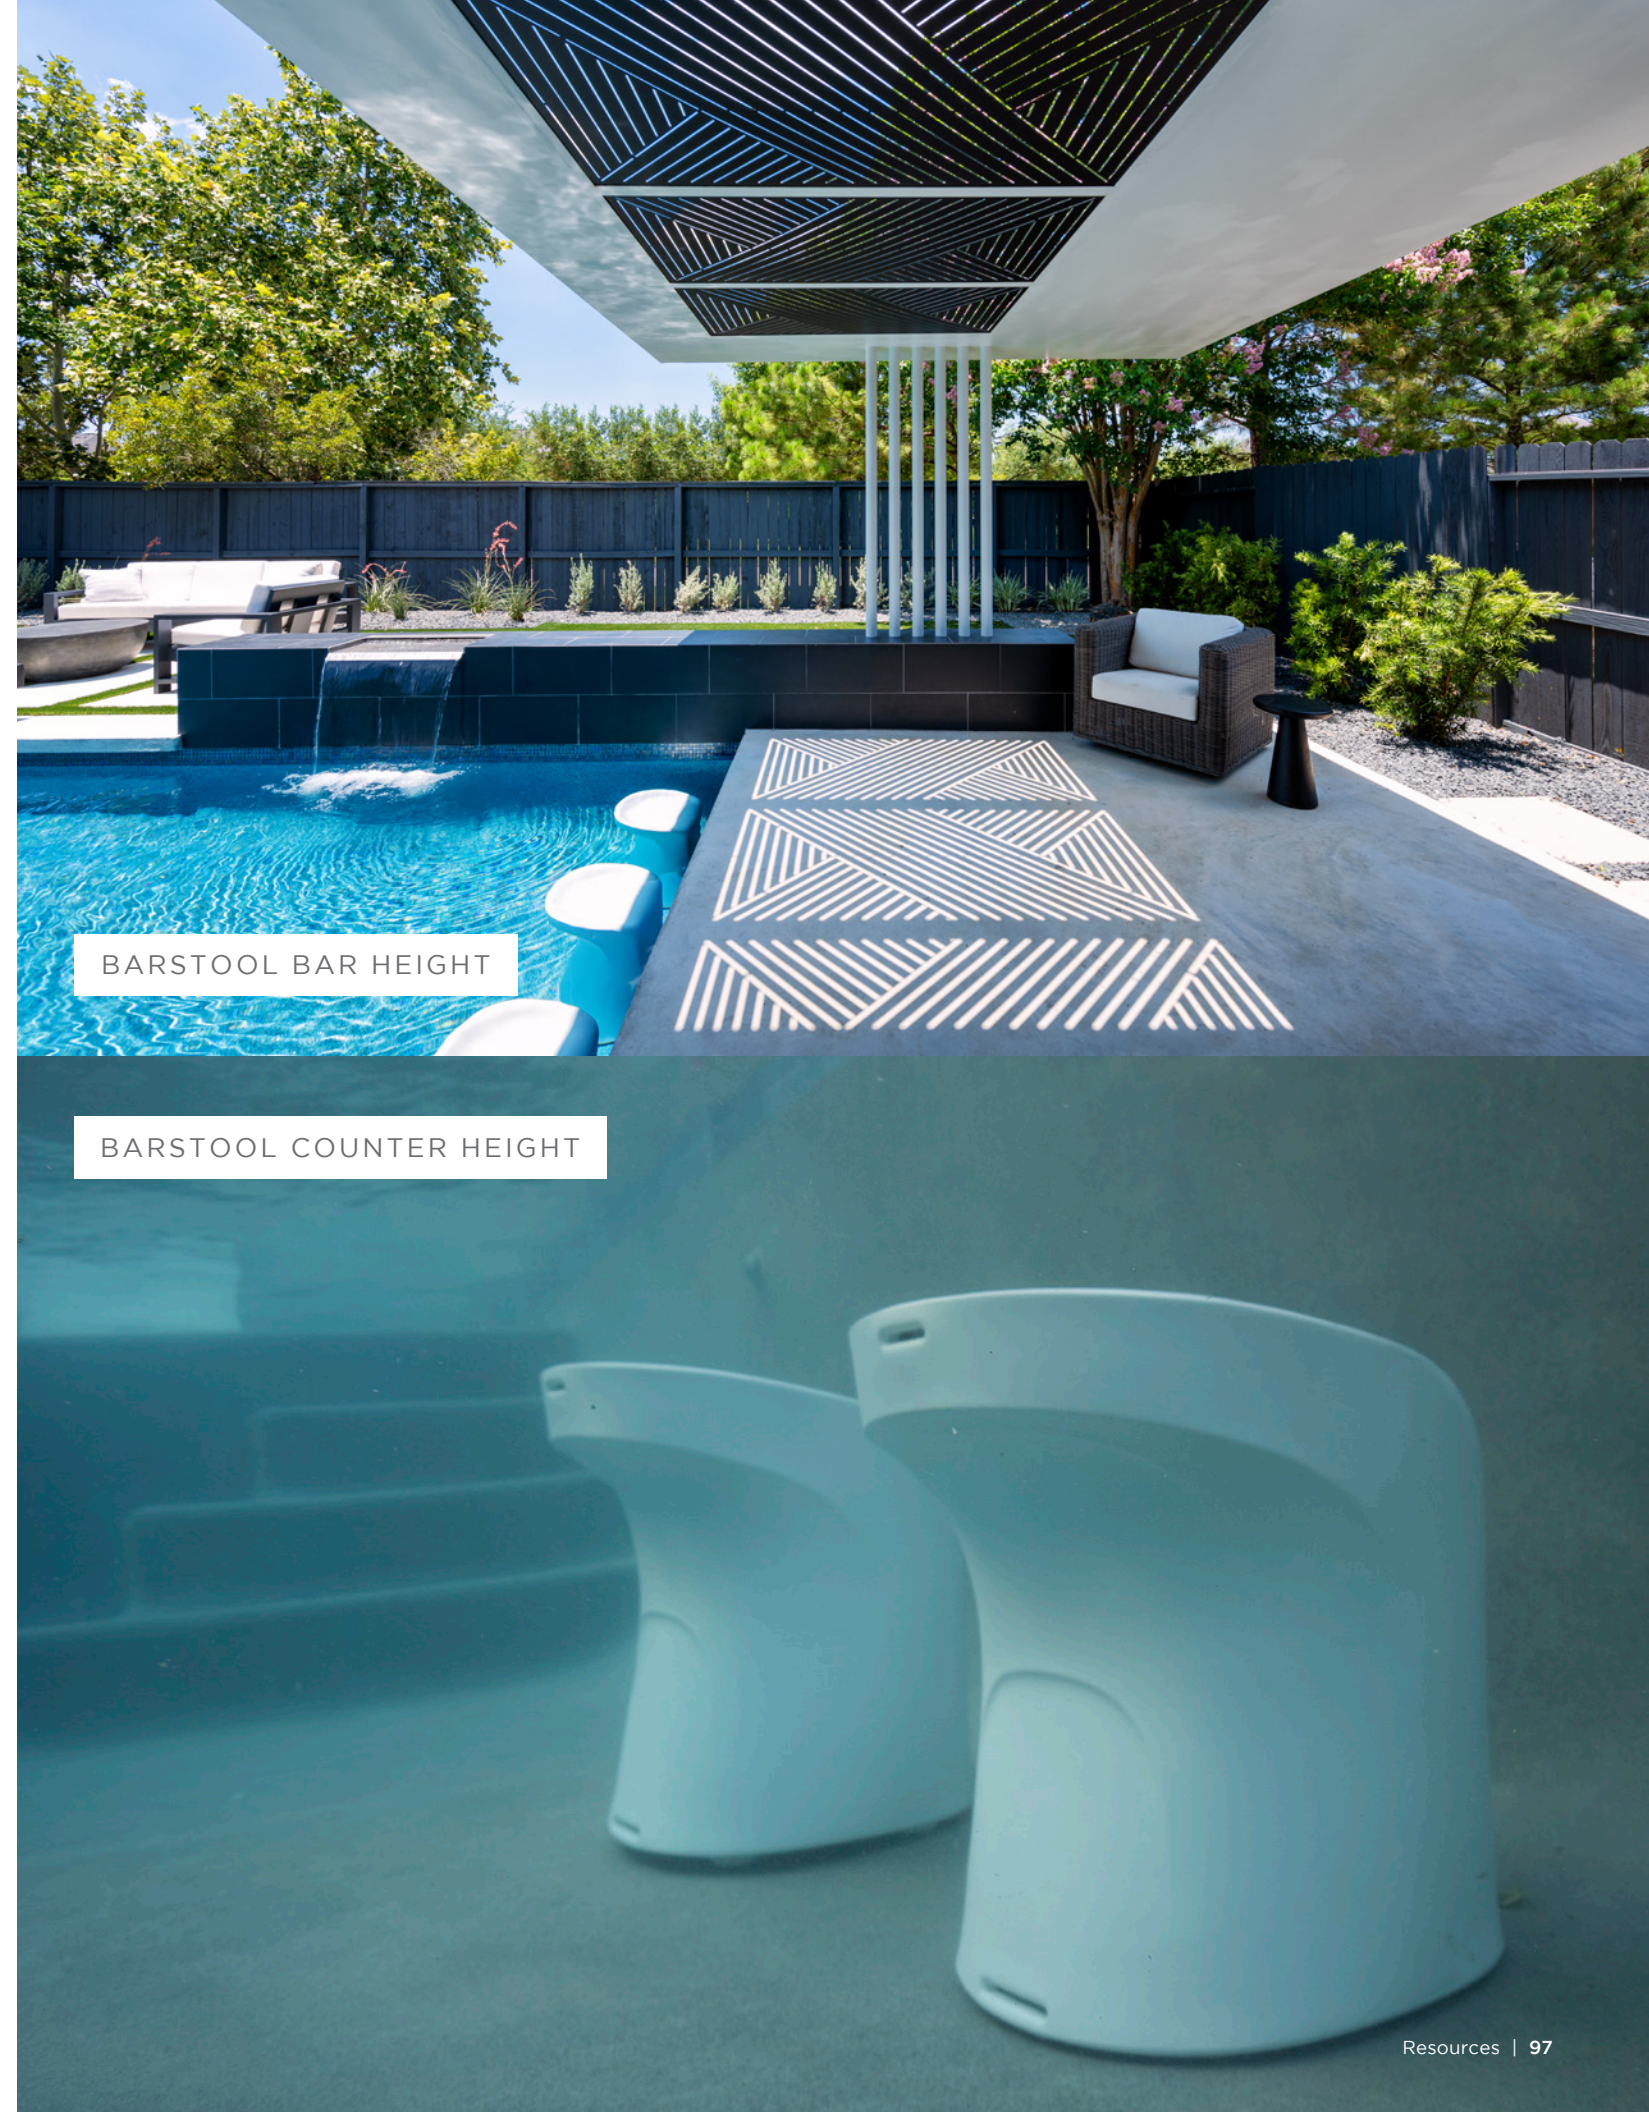

SIGNATURE CHAISE

AUTOGRAPH CHAISE

BARSTOOL COMPARISON

While differing in height, both of our Signature Barstools allow you to raise the bar on outdoor entertainment.

BARSTOOL BAR HEIGHT

BARSTOOL COUNTER HEIGHT

SUMMARY	Toss it in and let the self-sinking technology take care of the rest.	
DIMENSIONS	18" W x 18.5" L x 33" H	18" W x 18.5" L x 21.5" H
SEAT HEIGHT	29.5" / 2.5 feet	18" / 1.5 feet
WEIGHT	Without weighted feet: 17 lbs With weighted feet: 29 lbs	Without weighted feet: 12 lbs With weighted feet: 23 lbs
PLACEMENT	In-pool On-deck	In-pool On-ledge On-deck
IDEAL WATER DEPTH <small>Determined by measuring the distance from the base of your pool to the surface of the water.</small>	36-52" / 3-4.5 feet	24-40" / 2-3.5 feet
COLOR OPTIONS		
FEATURES	<ul style="list-style-type: none"> • Adjustable feet • Lower back support • Easily movable • No assembly required 	
BEST FOR	Commercial and Residential	
UV20 <small>Rated to withstand up to 20,000 hours of direct sunlight without fading, for 10+ years of fade resistance.</small>	✓	

BARSTOOL BAR HEIGHT

BARSTOOL COUNTER HEIGHT

CORNHOLE COMPARISON

There are two cornhole designs to choose from, so your clients can play the game their way. Choose between a heavier version that's ideal for leaving in one place, or our lighter version for easier repositioning.