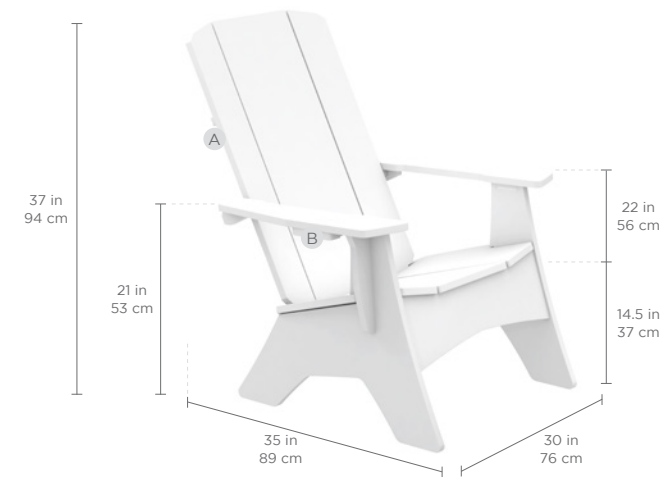

MAINSTAY ADIRONDACK COMPARISON

Pick the Adirondack that's the right fit for your clients and their outdoor spaces.

SUMMARY

The classic look and feel of our outdoor Adirondack.

Same classic look and feel with a slightly smaller frame

COMPATIBLE ACCESSORIES

- Mainstay Adirondack Ottoman
- Seat Cushions
- Headrest Pillow

- Mainstay Adirondack Fit Ottoman
- Headrest Pillow

MATERIAL

- UV20 virgin resin
- Moisture & Mildew resistant

COLOR OPTIONS

FEATURES

- Built-in bottle opener
- Hidden cup and wine glass holder
- Stainless steel hardware
- Simple, 4-piece assembly

UV20

Rated to withstand up to 20,000 hours of direct sunlight without fading, for 10+ years of fade resistance.