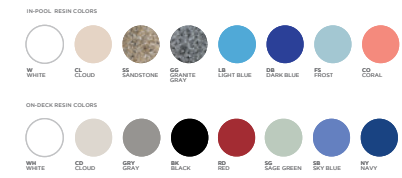

ORDER FORM

Rep Name: _____ Job Name: _____

Company Name: _____

Company Address: _____

Ship To Address: _____