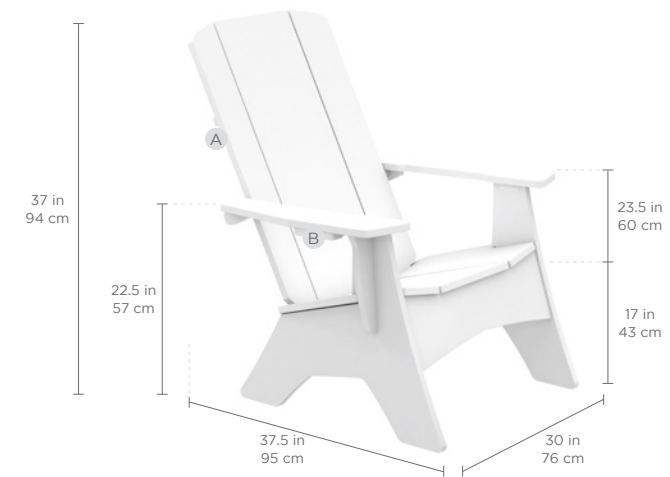

MAINSTAY ADIRONDACK COMPARISON

Pick the Adirondack that's the right fit for your clients and their outdoor spaces.

SUMMARY

The classic look and feel of our outdoor Adirondack.

Same classic look and feel with a slightly smaller frame

COMPATIBLE ACCESSORIES

- Mainstay Adirondack Ottoman
- Seat Cushions
- Headrest Pillow

- Mainstay Adirondack Fit Ottoman
- Headrest Pillow

MATERIAL

- UV20 virgin resin
- Moisture & Mildew resistant

COLOR OPTIONS

FEATURES

- Built-in bottle opener
- Hidden cup and wine glass holder
- Stainless steel hardware
- Simple, 4-piece assembly

UV20

Rated to withstand up to 20,000 hours of direct sunlight without fading, for 10+ years of fade resistance.