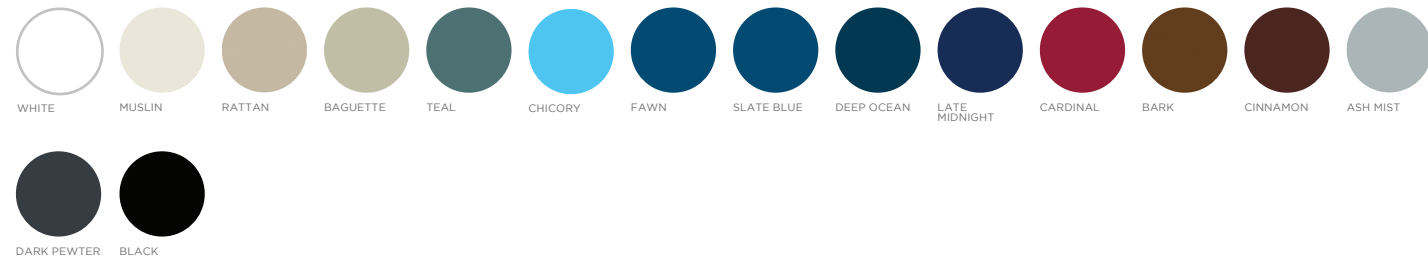

DIAMOND

ABCDEFGHIJKLMNOPQRSTUVWXYZ

*Engraving not available in Exact Script and Sydney. Engraving corner tolerance is .125"

STANDARD EMBROIDERY THREAD COLORS

Please contact your sales representative for adding customization options to your project.