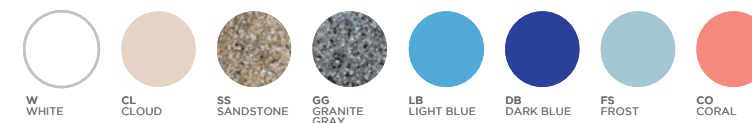

TABLES		PRODUCT NAME / SKU	RESIN COLORS	CUSTOMIZATION	NOTES	COMPATIBLE ACCESSORIES
				EMBROIDERY ENGRAVING		
	Mainstay Tall Round Side Table LL-MS-TST-RD-(resin color)					Mainstay Sectional Mainstay Storage Coffee Table Mainstay Square Side Table Mainstay Dining Bench
	Mainstay Square Coffee Table LL-MS-CT-SQ-(resin color)					Signature Chaise Signature Chaise Deep
	Mainstay Round Coffee Table LL-MS-CT-RD-(resin color)			✓		Signature Chaise Signature Chaise Deep
	Mainstay Rectangular Coffee Table LL-MS-CT-RT-(resin color)			✓		
	Legacy Round Side Table LL-LY-A-(resin color)				✓	
	Legacy Square Side Table LL-LY-A-(resin color)				✓	
	Legacy Oval Coffee Table LL-LY-CT-OV-(resin color)					
	Legacy Rectangular Coffee Table LL-LY-CT-RT-(resin color)					Throw Pillows Mainstay Chaise Mainstay Bar Credenza Mainstay Adirondack
	Affinity Side Table LL-AF-ST-(resin color)				Designed for up to 16" of water or on-deck.	Affinity Square Sunbed Affinity 2-piece Sun Chair Mainstay Adirondack

IN-POOL RESIN COLORS