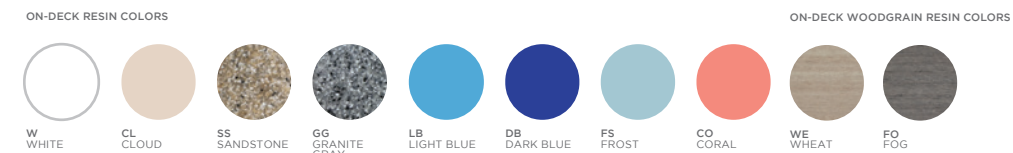

IN-POOL		PRODUCT NAME / SKU	RESIN COLORS	CUSTOMIZATION		WATER DEPTH	COMPATIBLE ACCESSORIES
				EMBROIDERY	ENGRAVING		
	Signature Tall Ice Bin Side Table Lid Only W/ UMBRELLA HOLE LL-SG-ST-22LOHV2-(resin color)				Designed for Signature Tall Ice Bin Side Table.	Signature Tall Ice Bin Side Table	
	W/O UMBRELLA HOLE LL-SG-ST-22LONH-(resin color)						
	Signature Ice Basin Ice Basin Only LL-SG-IB-(resin color) Ice Basin + Lid LL-SG-IB-LNH-(resin color)				Designed for up to 15" of water or on-deck.	Signature Chaise Signature Chaise Deep	
	Signature Coffee Table LL-SG-CT-(resin color)				Designed for up to 10" of water or on-deck.	Signature Sectional Signature Round Sunbed	
	Signature Slide LL-SG-SLD-(resin color)				Designed for land or in-water use up to 12". Children only ages 3+, 70 lbs (32kg) weight limit.	Signature Tall Ice Bin Side Table	
	Signature Round Sunbed LL-SG-SB-6RD-(cushion option)-SET-(resin color)-(fabric grade)-(fabric number)				Designed for up to 12" of water or on-deck.	Signature Chaise Signature Chaise Deep Signature Sectional	
	Signature Sectional Middle LL-SG-S-M-SET-(resin color)-(fabric grade)-(fabric number)				Designed for up to 10" of water or on-deck.	Signature Sectional Ottoman Signature Side Table	
	Signature Sectional Corner LL-SG-S-C-SET-(resin color)-(fabric grade)-(fabric number)				Designed for up to 10" of water or on-deck.	Signature Sectional Ottoman	
	Signature Sectional Ottoman LL-SG-S-O-SET-(resin color)-(fabric grade)-(fabric number)				Designed for up to 10" of water or on-deck.	Signature Sectional	
	Signature Sectional Endcap LL-SG-S-EC-SET-(resin color)				Designed for up to 10" of water or on-deck.	Signature Sectional	
	Affinity Side Table LL-AF-ST-(resin color)				Designed for up to 16" of water or on-deck.	Affinity Square Sunbed Affinity 2-piece Sun Chair Mainstay Adirondack	
	Affinity Square Sunbed w/ Flat Cushion LL-AF-SB-66SQ-FC-SET-(resin color)-(fabric grade)-(fabric number)		✓		Designed for up to 10" of water or on-deck.	Affinity Square Sunbed Affinity 2-piece Sun Chair Mainstay Adirondack	
	Affinity Square Sunbed w/ Backrest Cushion LL-AF-SB-66SQ-BC-SET-(resin color)-(fabric grade)-(fabric number)		✓		Designed for up to 10" of water or on-deck.	Affinity Square Sunbed Affinity Side Table Mainstay Adirondack	
	Affinity 2-piece Sun Chair LL-AF-S-2PSC-SET-(resin color)-(fabric grade)-(fabric number)		✓		Designed for up to 10" of water or on-deck.	Affinity Square Sunbed Affinity Side Table Mainstay Adirondack