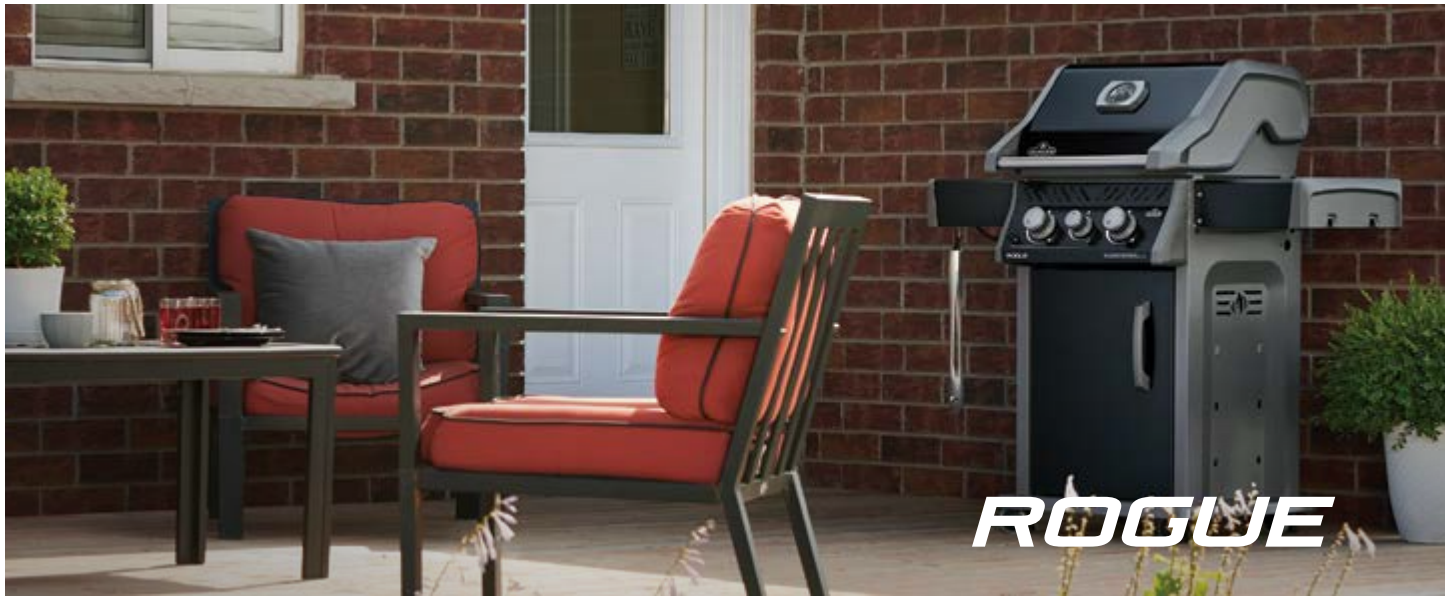

- 42,000 BTU's
- 3 Stainless Steel Main Burners
- 570 in² Total Cooking Area
- Space-Saving Folding Side Shelves
- Stainless Steel Iconic WAVE™ Cooking Grids
- JETFIRE™ Ignition System

Rogue® 525

Black

MODEL NUMBER	FUEL TYPE	COLOR	MSRP/MAP
R525PK-1	Propane	Black	\$799.00
COMPATIBLE COVER(S)	COMPATIBLE ROTISSERIE(S)	COMPATIBLE GRID(S)	COMPATIBLE GRIDDLE(S)
61527	69911	S83023, S83024	56425, 56425