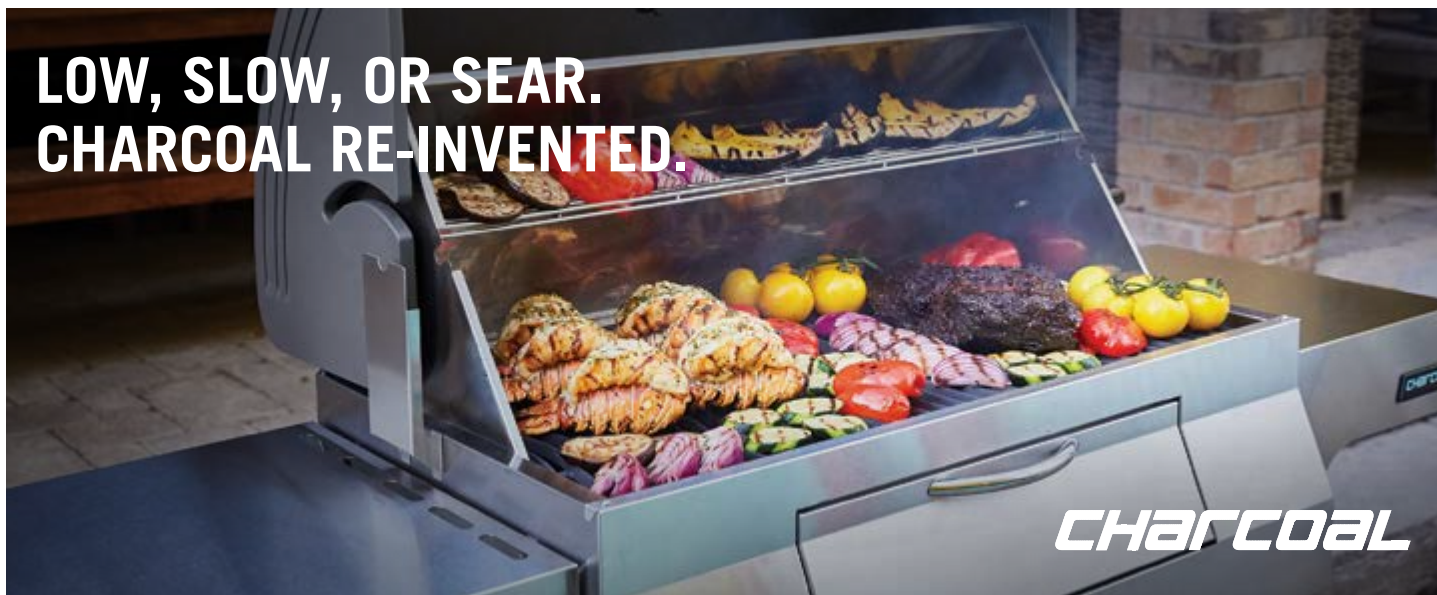

TQ2225PO TravelQ™ Stand

Black for TravelQ™ 2225

MODEL NUMBER	COLOR	MSRP/MAP
TQ2225-STAND	Black	\$149.00

- Can Be Used as a Table
- Lightweight
- Quick Set Up
- Replaces OG-STAND

LOW, SLOW, OR SEAR.
CHARCOAL RE-INVENTED.