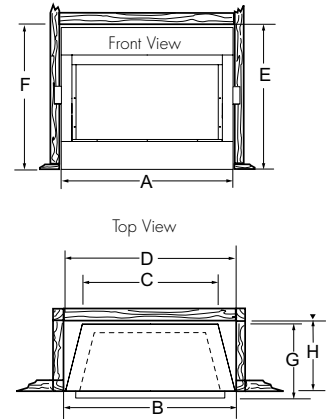

SPECIFICATIONS

SPECIFICATIONS		Symphony VFC32	Symphony VFC24	Aria VFF36	Aria VFF32
FRONT WIDTH	ACTUAL / A	32"	24-5/8"	41"	37"
	FRAMING / B	32-1/2"	25-1/8"	41-1/4"	37-1/4"
BACK WIDTH	ACTUAL / C	25-3/4"	19"	32"	29"
	FRAMING / D	32-1/2"	25-1/8"	41-1/4"	37-1/4"
HEIGHT	ACTUAL / E	30"	26-1/2"	34-1/2"	34-1/2"
	FRAMING / F	30-1/4"	26-3/4"	35"	35"
DEPTH	ACTUAL / G	14-1/2"	14-1/2"	20-5/8"	18-5/8"
	FRAMING / H	13-3/8"	13-3/8"	17-1/2"	15-1/2"
VIEWING AREA		28-3/4" x 19-1/2"	22-5/8" x 16-1/4"	36" x 21-3/4"	32" x 21-3/4"
BTU/HR INPUT		28,000(NG)/27,000(LP)	22,000 (NG & LP)	37,000(NG)/36,000(LP)	37,000(NG)/36,000(LP)

Cabinet Dimensions

Cabinet	Fireplace	A	B	C	D	E	F	G	H	I	Max adj opening WxH	Min adj opening WxH	Max fireplace depth
Barrington Premium Cabinet													
BWC300	VFC24	52-1/2"	17-3/4"	44"	34-3/8"	5"	47-5/8"	30"	—	—	26-1/2" X 27"	24" X 23-1/2"	10-1/2"
BWC400	VFC32	61-9/16"	17-3/4"	50-3/4"	34-3/8"	5"	47-5/8"	30"	—	—	35-1/2" X 32-3/4"	32" X 29"	14"
BWC500	VFF32	67-1/2"	22"	54-1/4"	—	—	—	—	—	—	42" x 37-3/8"	36" x 33"	18"
BWC500	VFF36	67-1/2"	22"	54-1/4"	—	—	—	—	—	—	42" x 37-3/8"	36" x 33"	18"