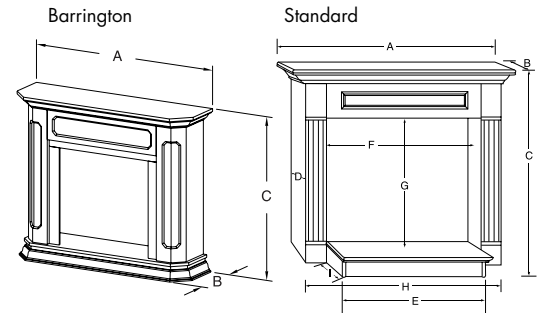

Standard Wall Cabinet Mantels (Hearth Base Included with Cabinet)

WSH24	VFC24	38-1/8"	15-7/8"	38-1/4"	14-5/8"	26-1/4"	24-7/8"	27"	35-7/8"	4-3/8"
WSH32	VFC32	52"	18-1/2"	48"	14-5/8"	34-1/8"	33"	31-1/8"	45-1/4"	6-3/4"
WSHGC32	VFF32	57-3/4"	21"	49-3/4"	18"	39-1/4"	37-3/4"	35-7/8"	52-1/4"	5"
WSHGC36	VFF36	61-1/2"	22-1/4"	49-3/4"	19-3/8"	43-1/4"	41-3/4"	35-7/8"	56-1/4"	5"